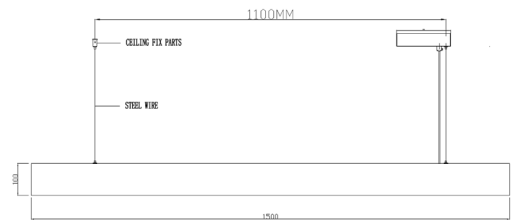

RESINATE WH 1500

ID: 130510

FINISH	BLACK,WHITE
MATERIAL	RESIN
DIMENSIONS	L: 1500mm x D: 35mm x H: 100mm
LIGHT SOURCE	LED
WATTAGE	15W
CCT	3000K
LUMENS	1200lm
DIMMABLE	TRIAC DIMMABLE
IP RATING	IP20
WARRANTY	3 YEARS
OTHER INFORMATION	CANOPY L: 170mm x H: 40mm x W: 60mm

DESCRIPTION

Resinate White Black Resin Linear Pendant
Resin Shade 15W 3K L: 1500mm x D: 35mm x
H: 100mm Triac Dim

Disclaimer: Product colour may slightly vary due to photographic lighting sources, your monitor settings and other similar factors. For more details, please visit: <https://www.aboutspace.net.au/pages/terms-conditions>