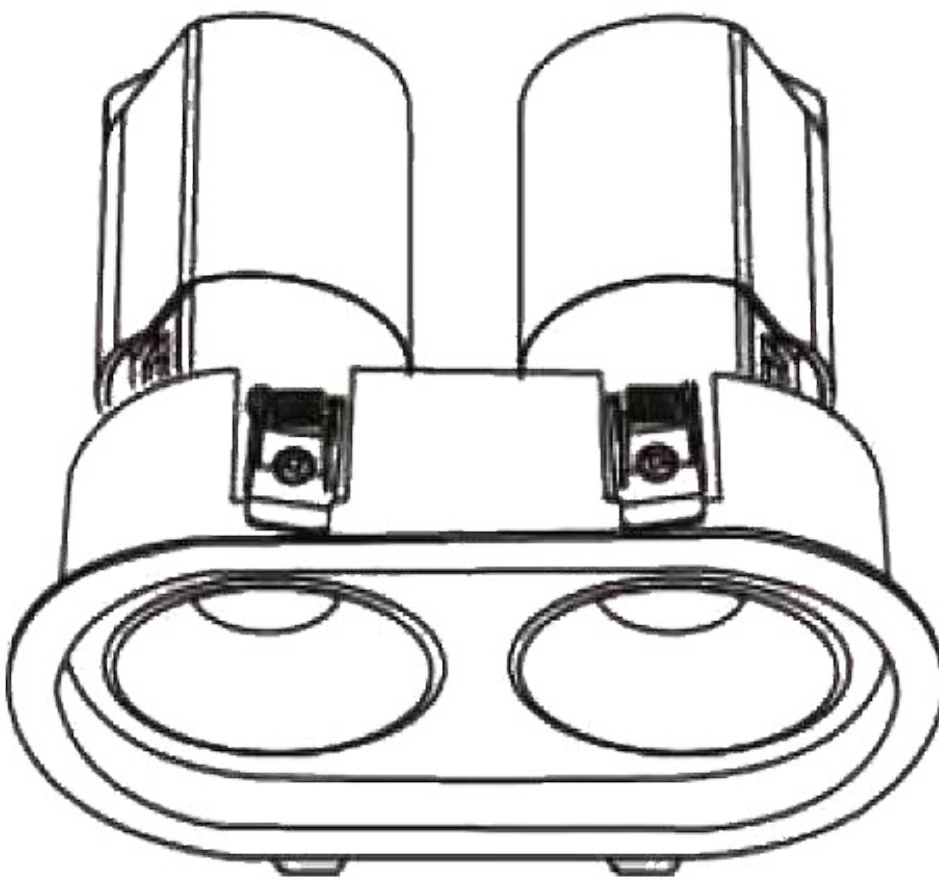

lighting

**ABOUT  
SPACE**

**LYKA DUO 12W**

H111.7mm

193.8mm