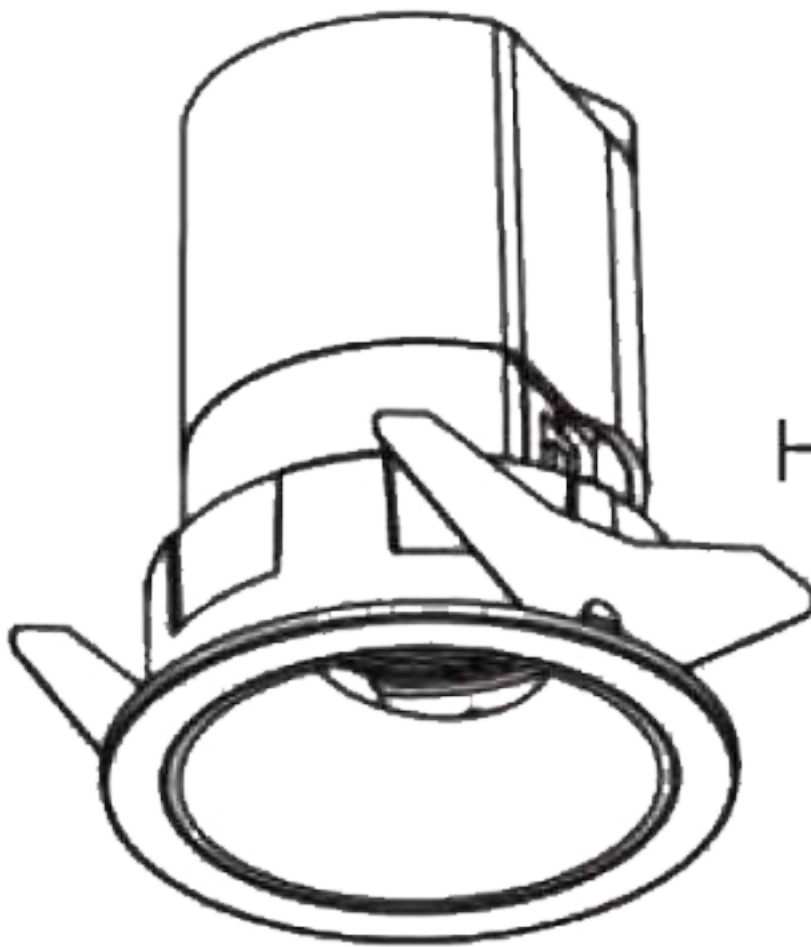

lighting

**ABOUT  
SPACE**

**LYKA 12W**

H100.5mm

Ø84mm