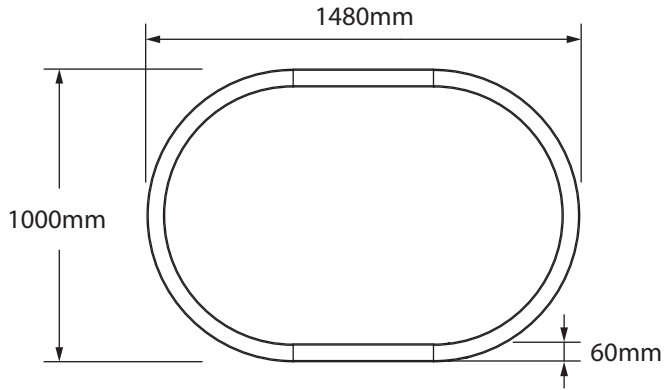

lighting **ABOUT SPACE**

**ALU OVAL**

Half Curved Connector+ 480 straight

Half Curved Connector + 980 straight

Half Curved Connector + 1180 straight