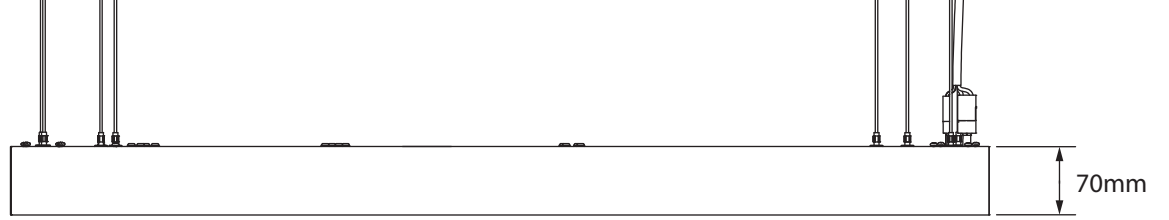

lighting **ABOUT SPACE**

**ALU OVAL**

Half Curved Connector+ 480 straight

Half Curved Connector + 980 straight

Half Curved Connector + 1180 straight