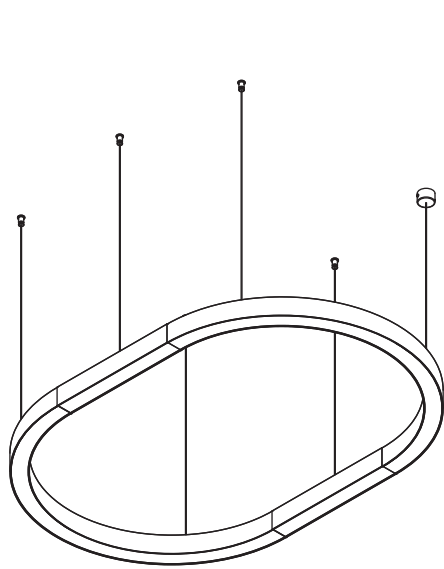

lighting **ABOUT SPACE**

**ALU OVAL**

Half Curved Connector+ 480 straight

Half Curved Connector + 980 straight

Half Curved Connector + 1180 straight