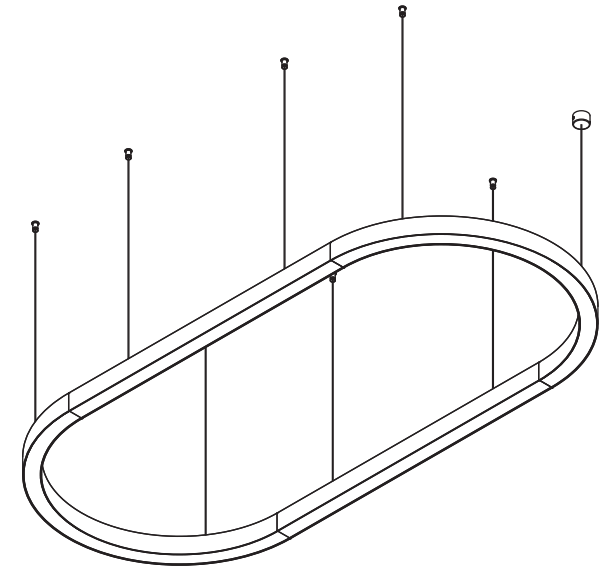

lighting **ABOUT SPACE**

**ALU OVAL**

Half Curved Connector+ 480 straight

Half Curved Connector + 980 straight

Half Curved Connector + 1180 straight