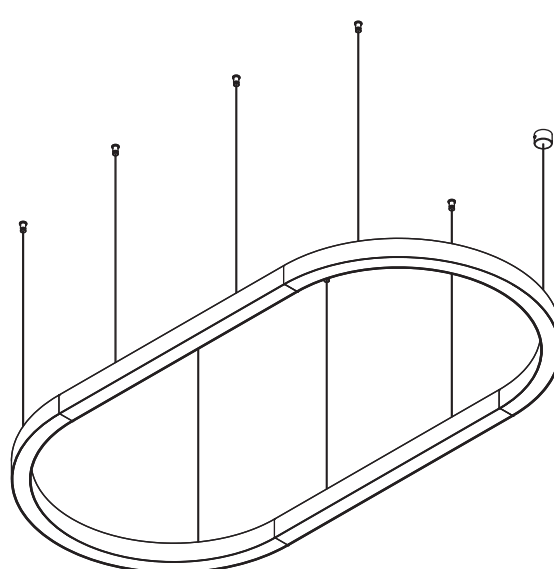

lighting **ABOUT SPACE**

**ALU OVAL**

Half Curved Connector+ 480 straight

Half Curved Connector + 980 straight

Half Curved Connector + 1180 straight