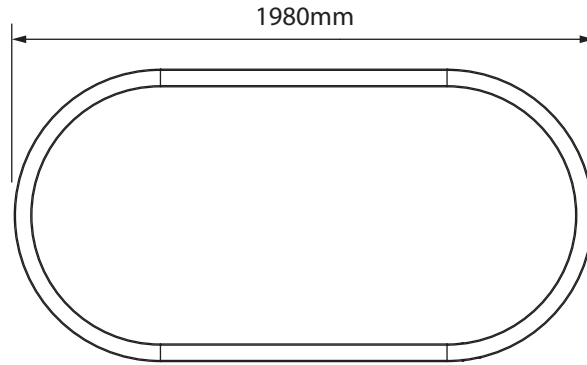

lighting **ABOUT SPACE**

**ALU OVAL**

Half Curved Connector+ 480 straight

Half Curved Connector + 980 straight

Half Curved Connector + 1180 straight