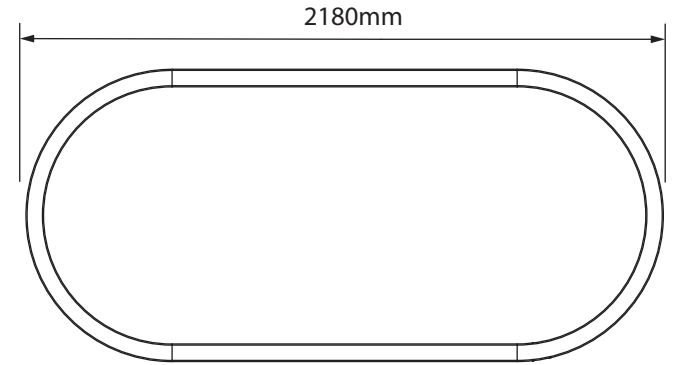

lighting **ABOUT SPACE**

**ALU OVAL**

Half Curved Connector+ 480 straight

Half Curved Connector + 980 straight

Half Curved Connector + 1180 straight