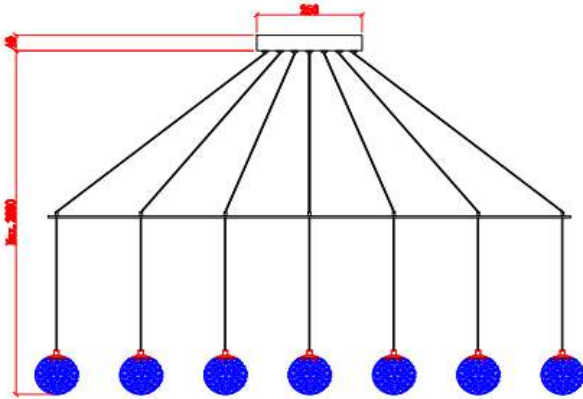

lighting

ABOUT SPACE

ZORO LINEAR 7

Front Elevation