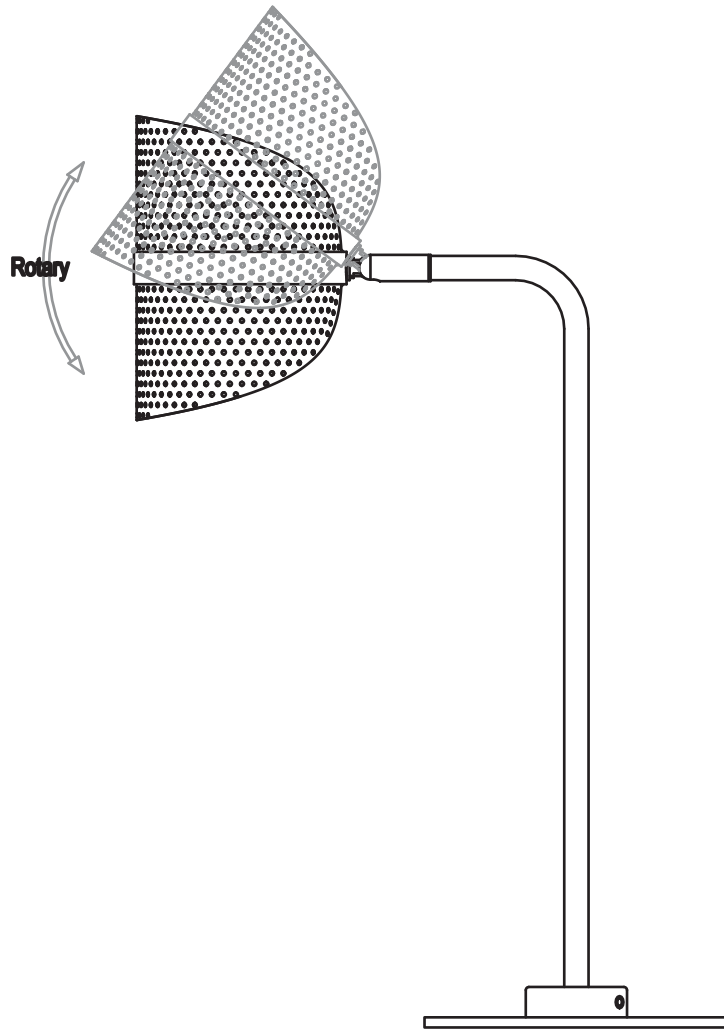

PRODUCT NAME

STRATUS

lighting
**ABOUT
SPACE**

Ø105.0

450.0

Ø150.0

293.5

450.0