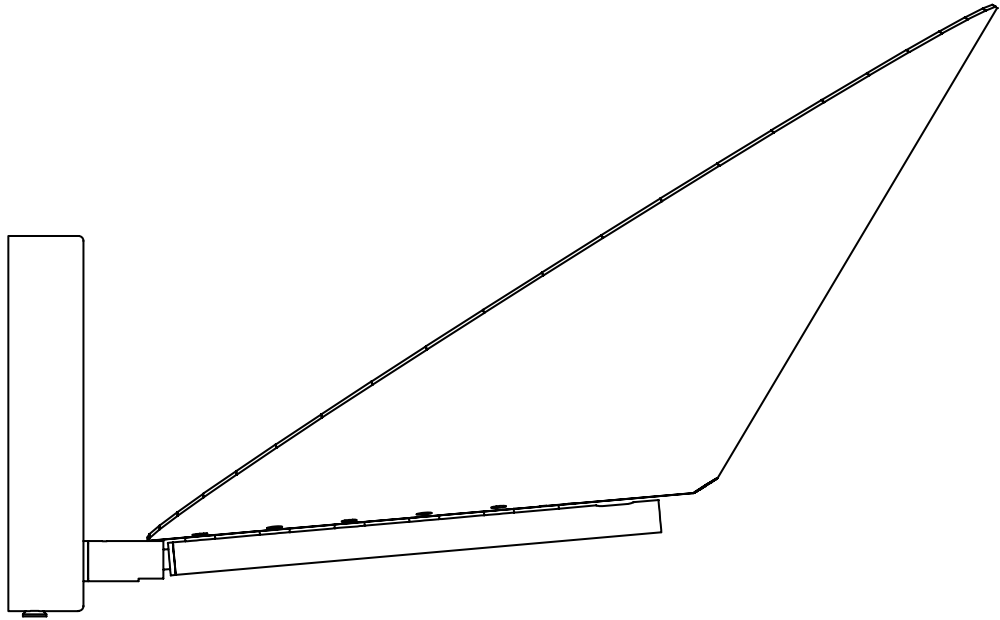

PRODUCT NAME

RONIN WALL

lighting  
**ABOUT  
SPACE**

40