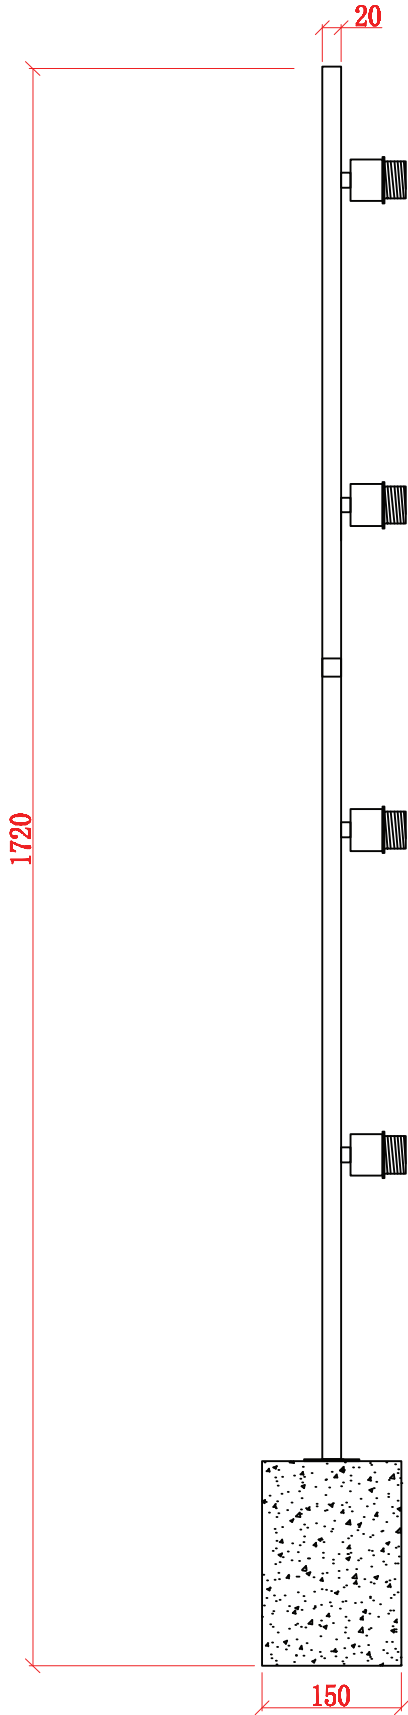

PRODUCT NAME

PASHA FL WITH MISSI

lighting  
**ABOUT  
SPACE**

MISSI GLASS