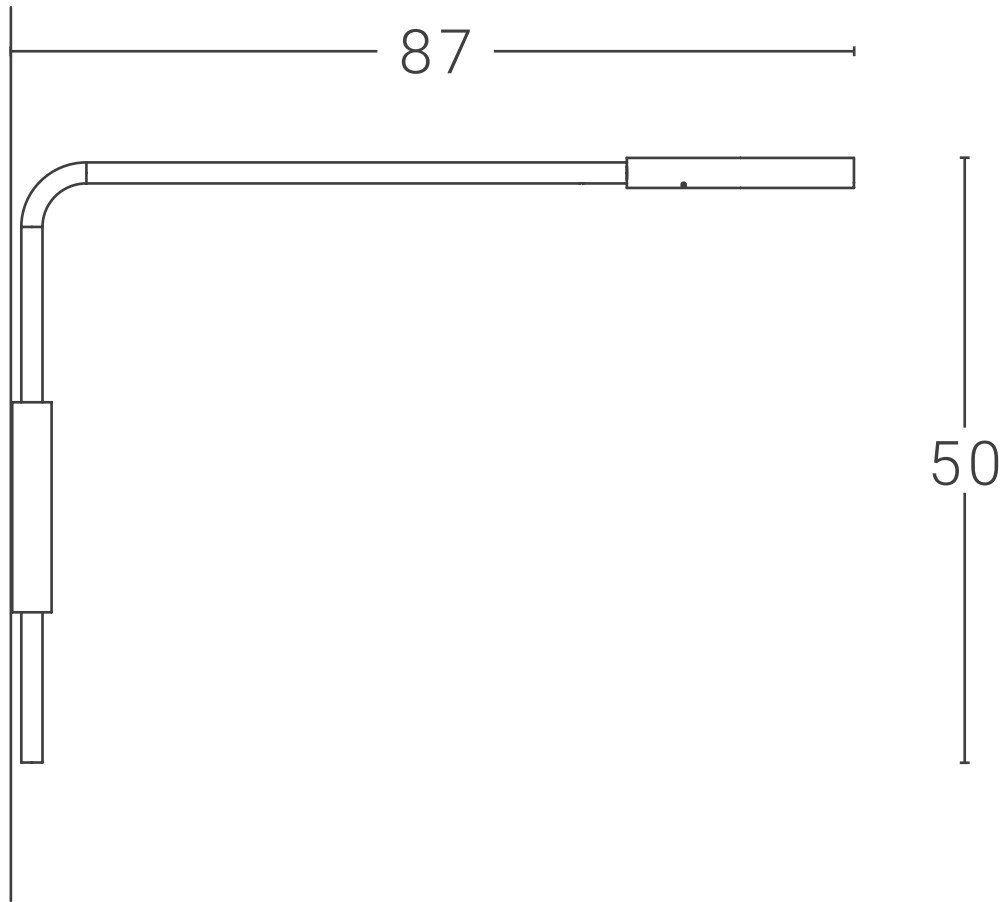

lighting

ABOUT SPACE

META Wall light

Light source

LED 1 x 18,5W 230V 3000K 2450Lm Energy Class A
DALI/PUSH dimmable driver included
Orientable fitting on the base