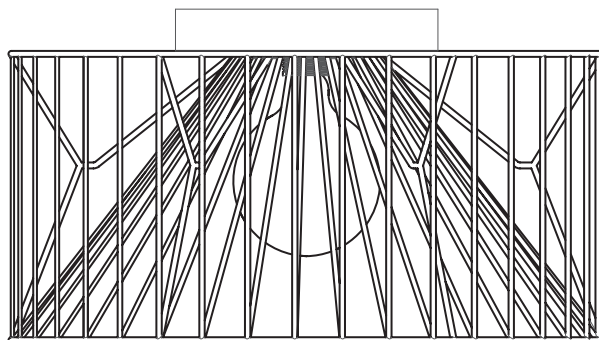

# MARIOLA CEILING

lighting  
**ABOUT  
SPACE**

Ø50

Ø22

25 28