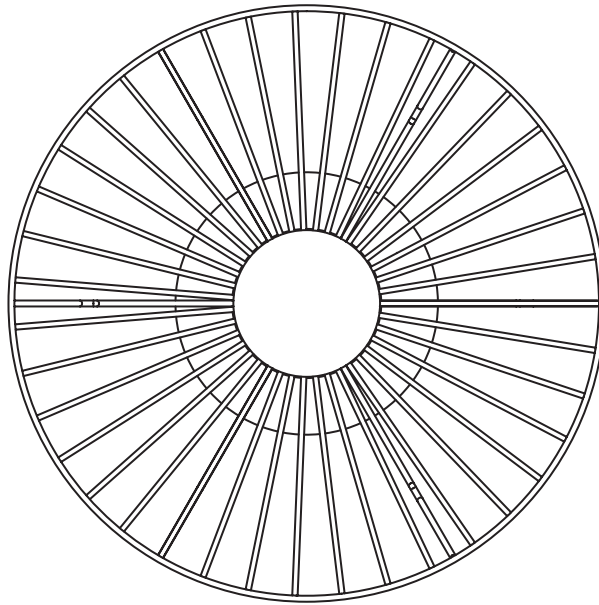

# MARIOLA CEILING

lighting  
**ABOUT  
SPACE**

Ø50

Ø22

25 28