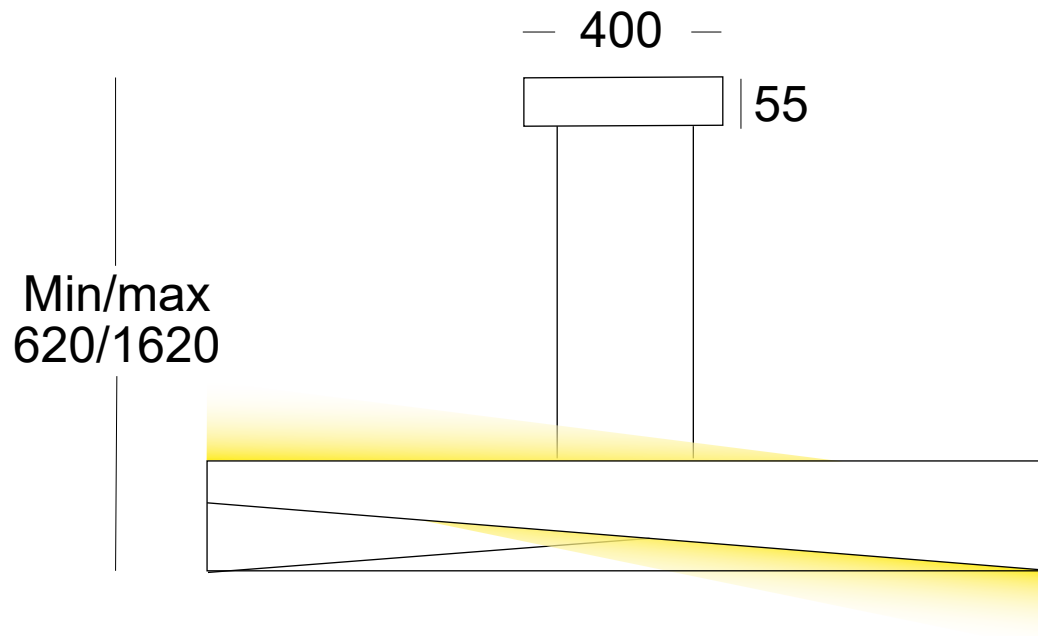

PRODUCT NAME

KAMI UP/DN

lighting **ABOUT
SPACE**

↑
UP&DOWN
↓