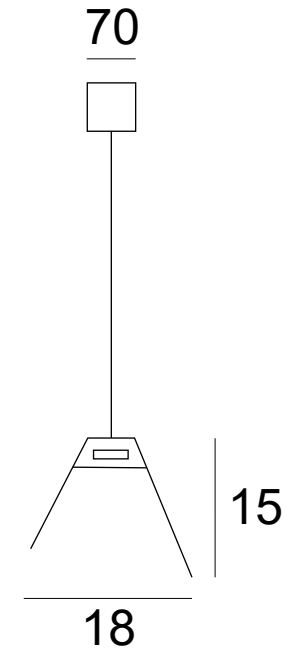

PRODUCT NAME

KAMI UP/DN

lighting **ABOUT
SPACE**

↑
UP&DOWN
↓