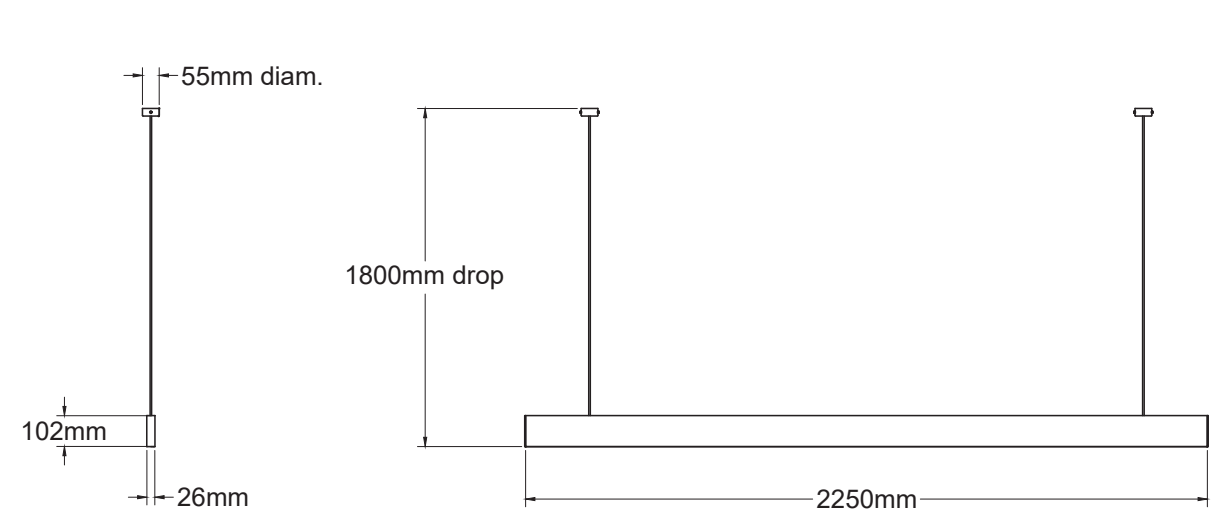

lighting
**ABOUT
SPACE**
HENDRIX 2250

CEILING PLATE OPTION 1

CEILING PLATE OPTION 2

Electrician required to swap plates