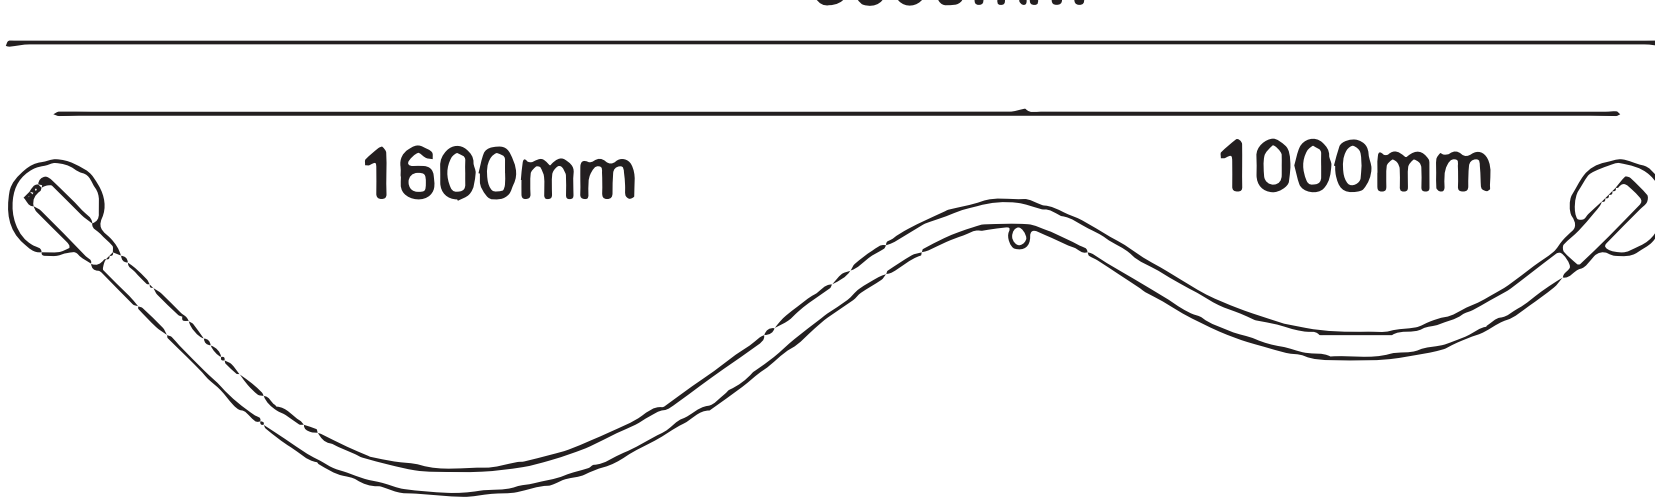

# FLEXIN

lighting  
**ABOUT  
SPACE**

3000mm

1600mm

1000mm

60

80

270