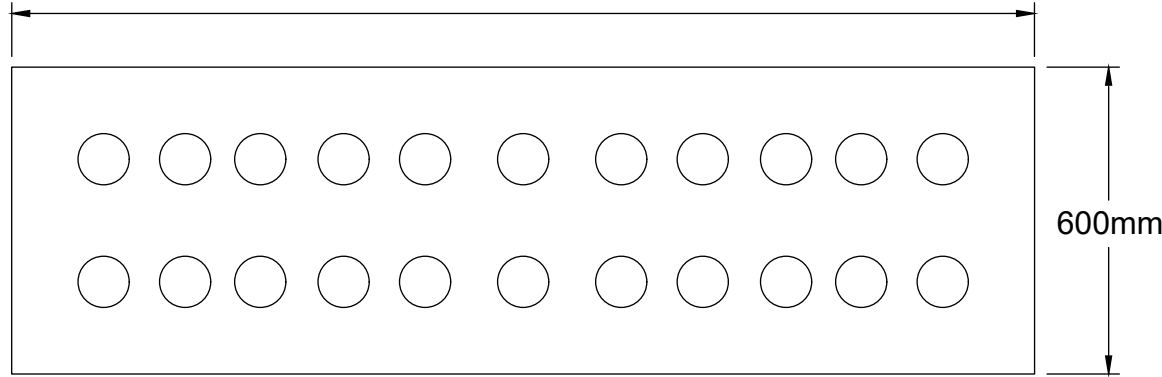

# CUSTOM CASCADE

Custom Length Max 2000mm

Backplate White/Black Powder Coated

Faceplate Mirrored Finish