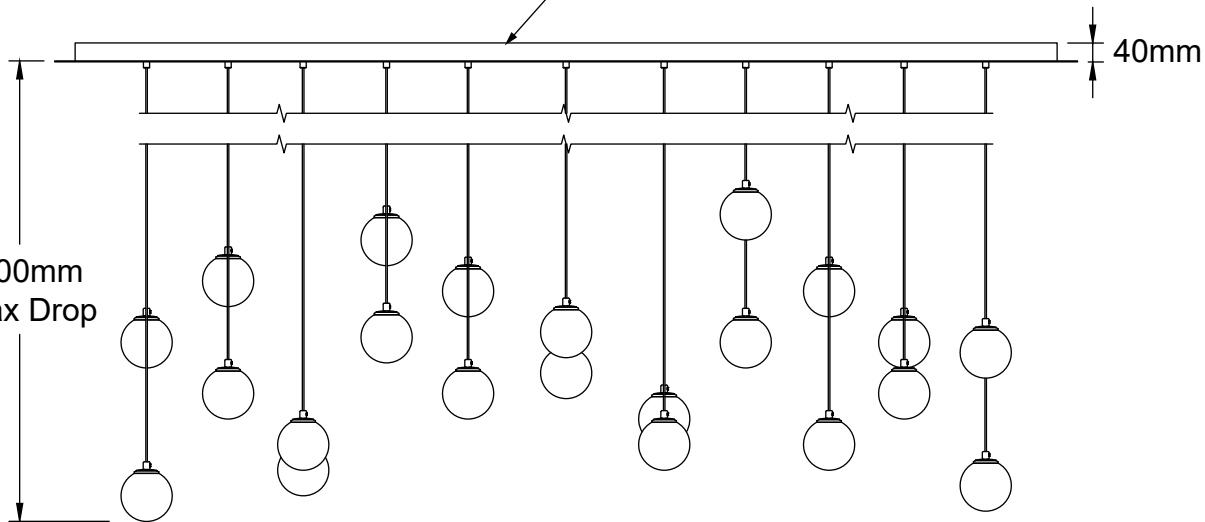

# CUSTOM CASCADE

Custom Length Max 2000mm

Backplate White/Black Powder Coated

Faceplate Mirrored Finish