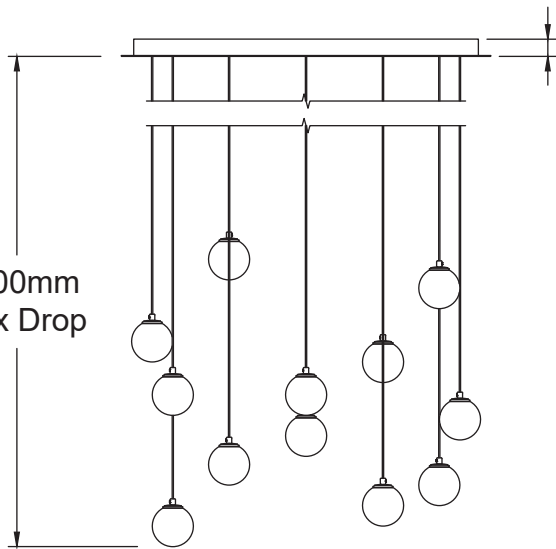

CUSTOM CASCADE

Custom Diam. Max 1500mm

Backplate White/Black Powder Coated

Faceplate Mirrored Finish

40mm

2000mm
Max Drop

Compatible with all Yosh Glass