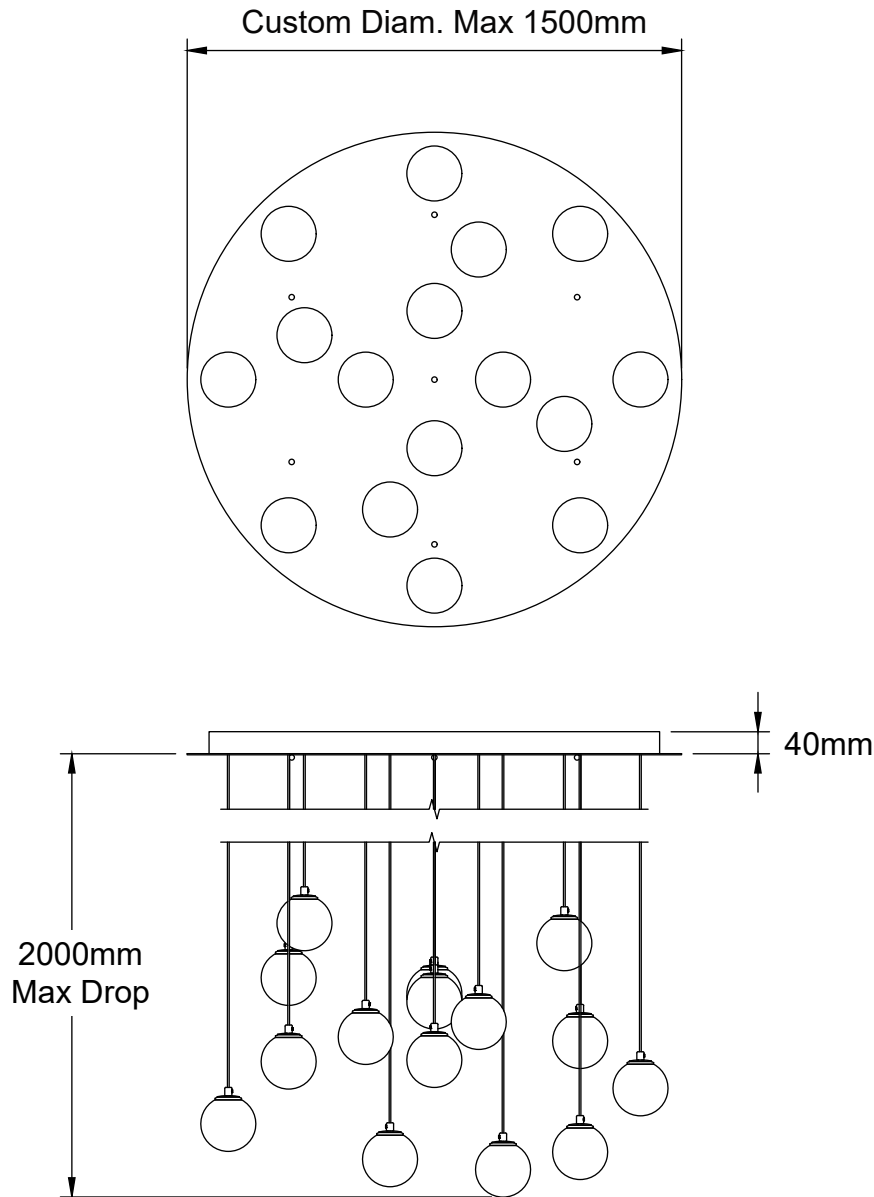

CUSTOM CASCADE

Backplate White/Black
Powder Coated

Faceplate Mirrored Finish

Compatible with all Yosh Glass