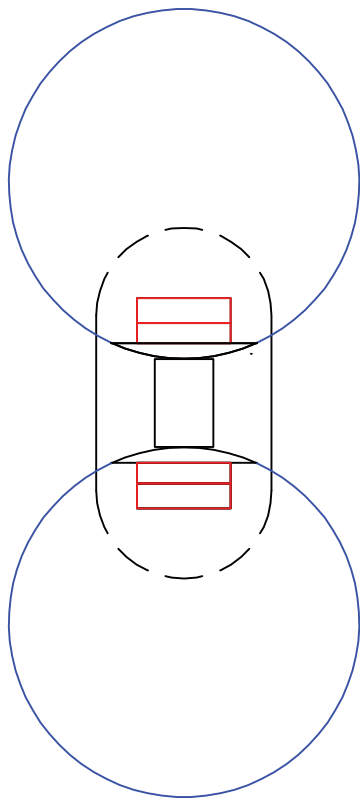

PRODUCT NAME

CATERPILLAR WALL C2

lighting
**ABOUT
SPACE**

Front view

Side view