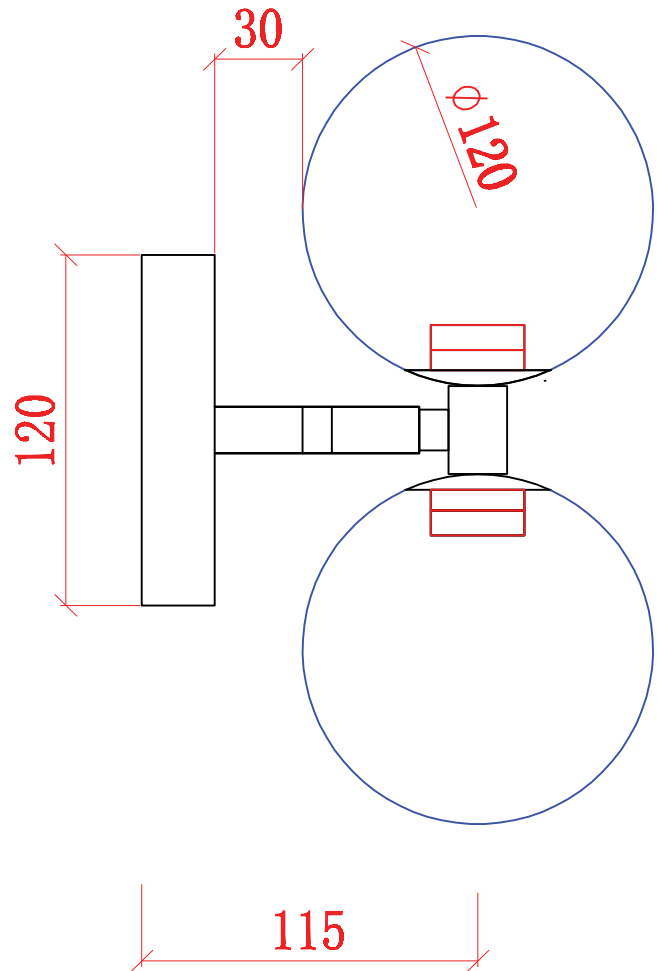

PRODUCT NAME

CATERPILLAR WALL C2

lighting
**ABOUT
SPACE**

Front view

Side view