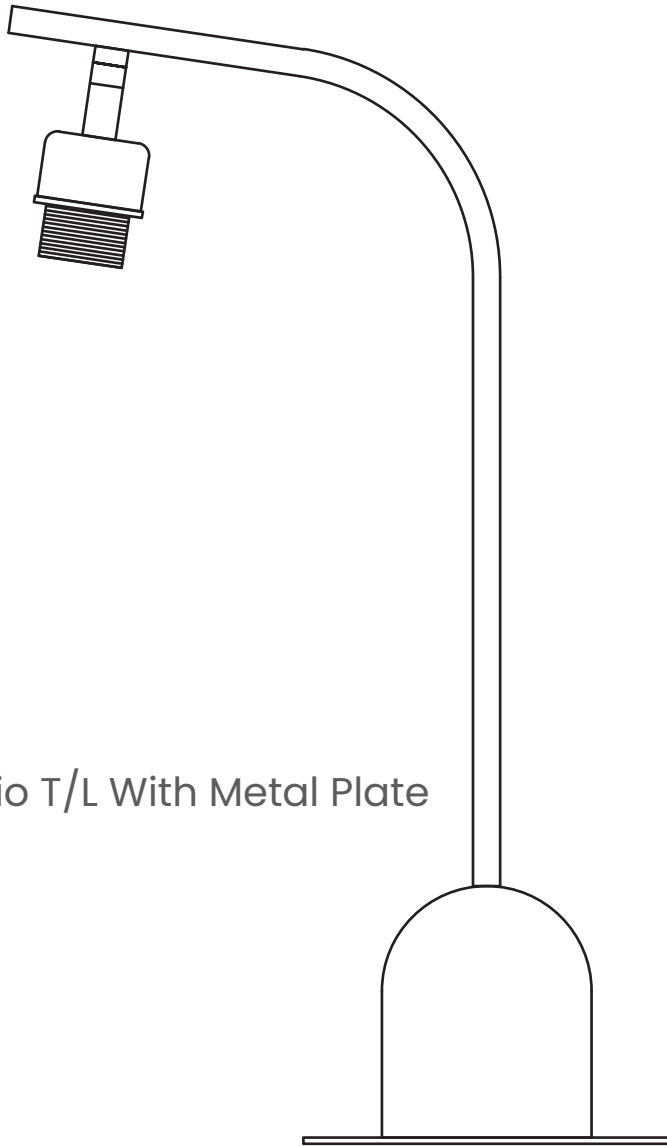

PRODUCT NAME

CAMBIO TL WITH SODA

Cambio T/L With Metal Plate

SODA GLASS