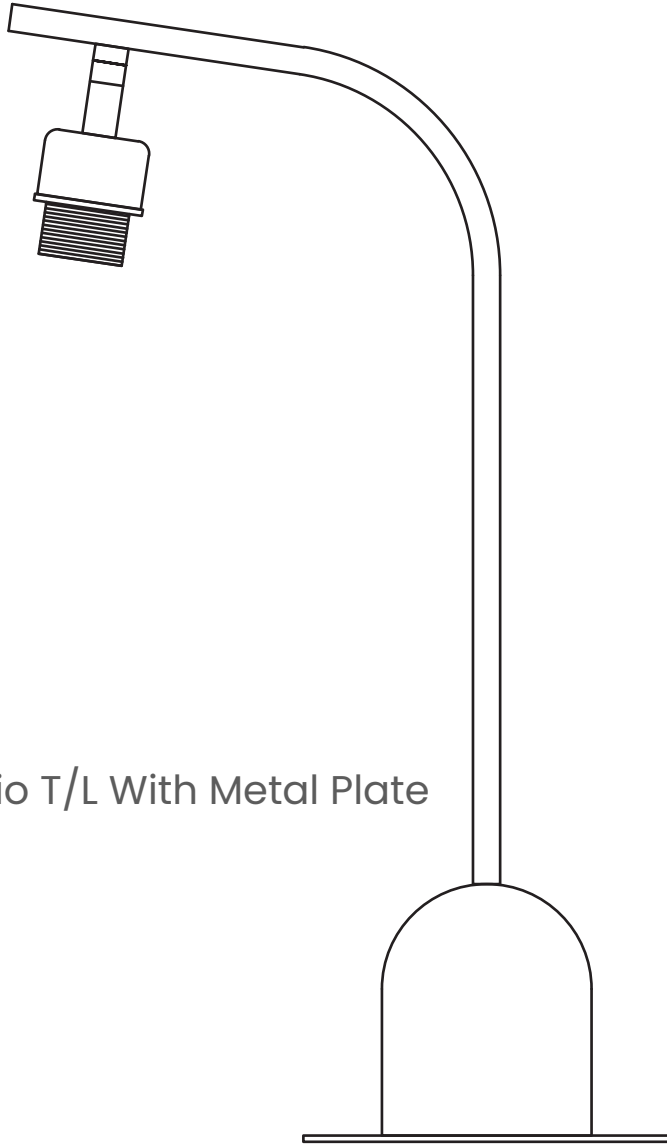

PRODUCT NAME

CAMBIO TL WITH MISSI

lighting **ABOUT SPACE**

Cambio T/L With Metal Plate

MISSI GLASS