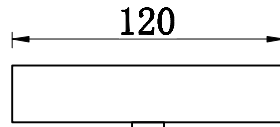

PRODUCT NAME

BELLA 600 OP

lighting
**ABOUT
SPACE**

130264

2125