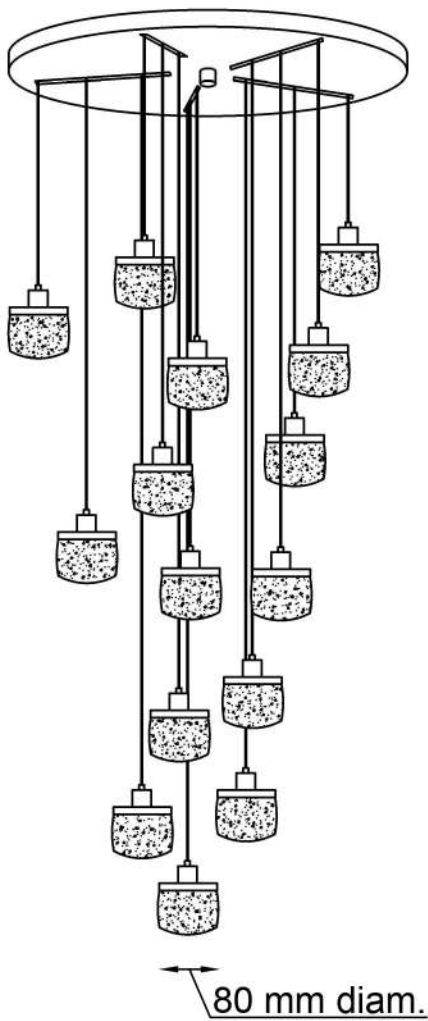

ACRYLIC SHADE 15 DROP CHANDELIER

SHADE A

SHADE B