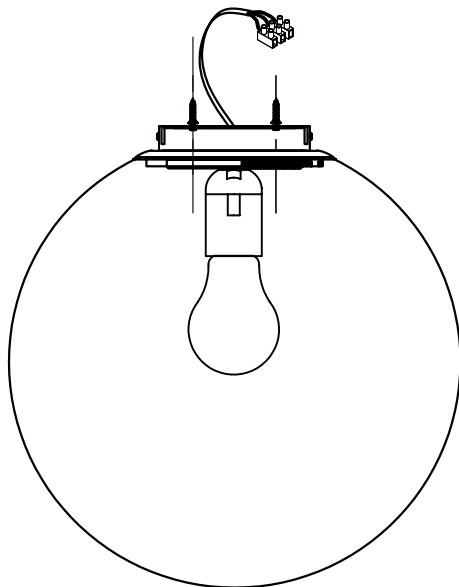

- A : WHITE PE BALL
- B: E27 LAMPHOLDER
- C: M4 FIX SCREW 2PCS
- D: CANOPY
- E: BACKPLATE

Must be installed by qualified electrician

PRODUCT ID:

ABOUTSPACE.NET.AU