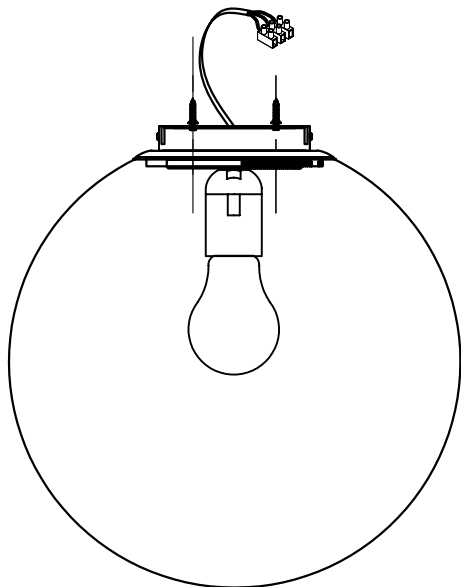

- A : WHITE PE BALL
- B: E27 LAMPHOLDER
- C: M4 FIX SCREW 2PCS
- D: CANOPY
- E: BACKPLATE

Must be installed by qualified electrician

PRODUCT ID: 130651

ABOUTSPACE.NET.AU