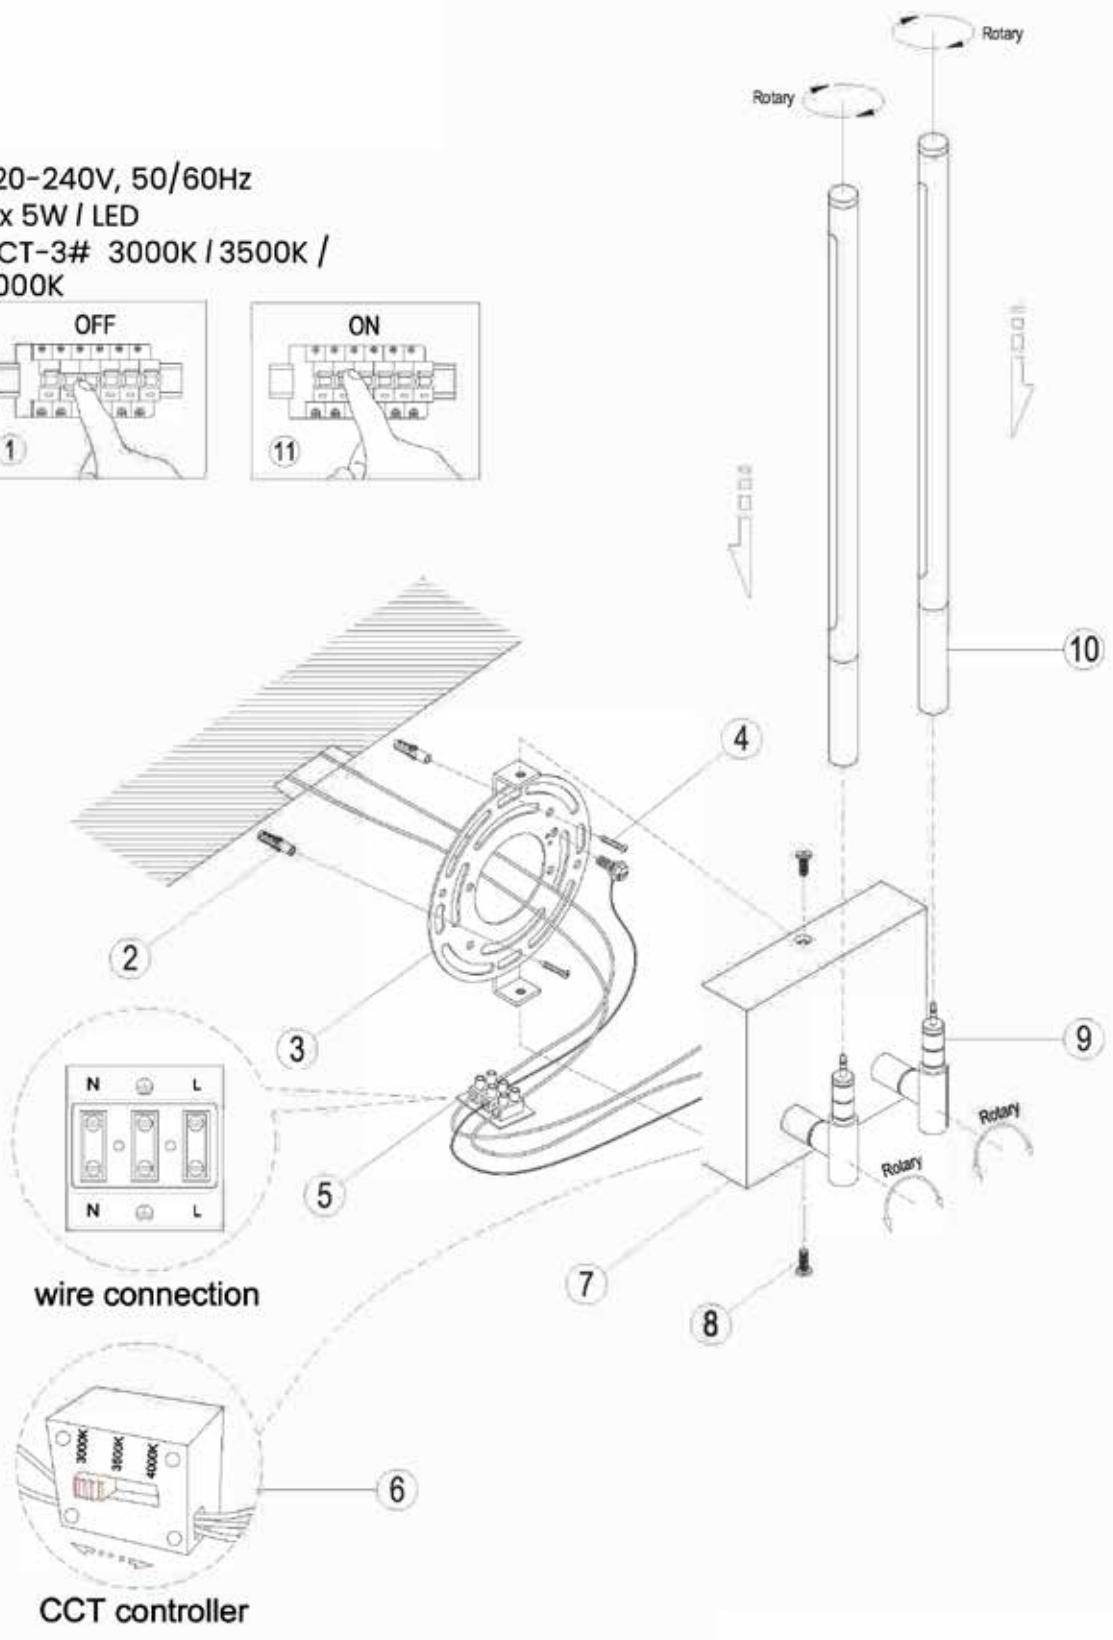

# VICTORY

220-240V, 50/60Hz  
2 x 5W / LED  
CCT-3# 3000K / 3500K /  
4000K

wire connection

CCT controller