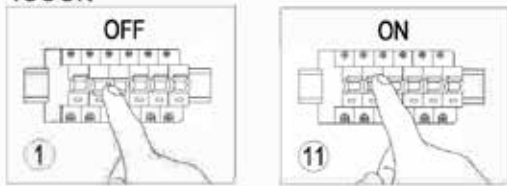

# VICTORY

220-240V, 50/60Hz  
2 x 5W / LED  
CCT-3# 3000K / 3500K /  
4000K

wire connection

CCT controller