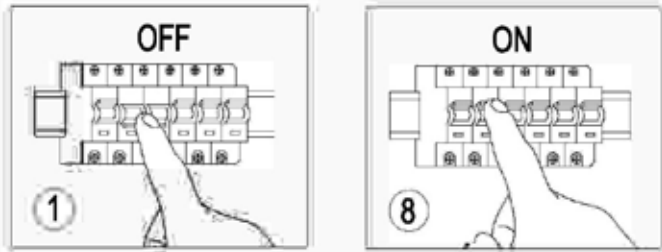

PLATO

220-240V, 50/60Hz

1 x 10W / LED

CCT# 4000K

wire connection

ON / OFF switch