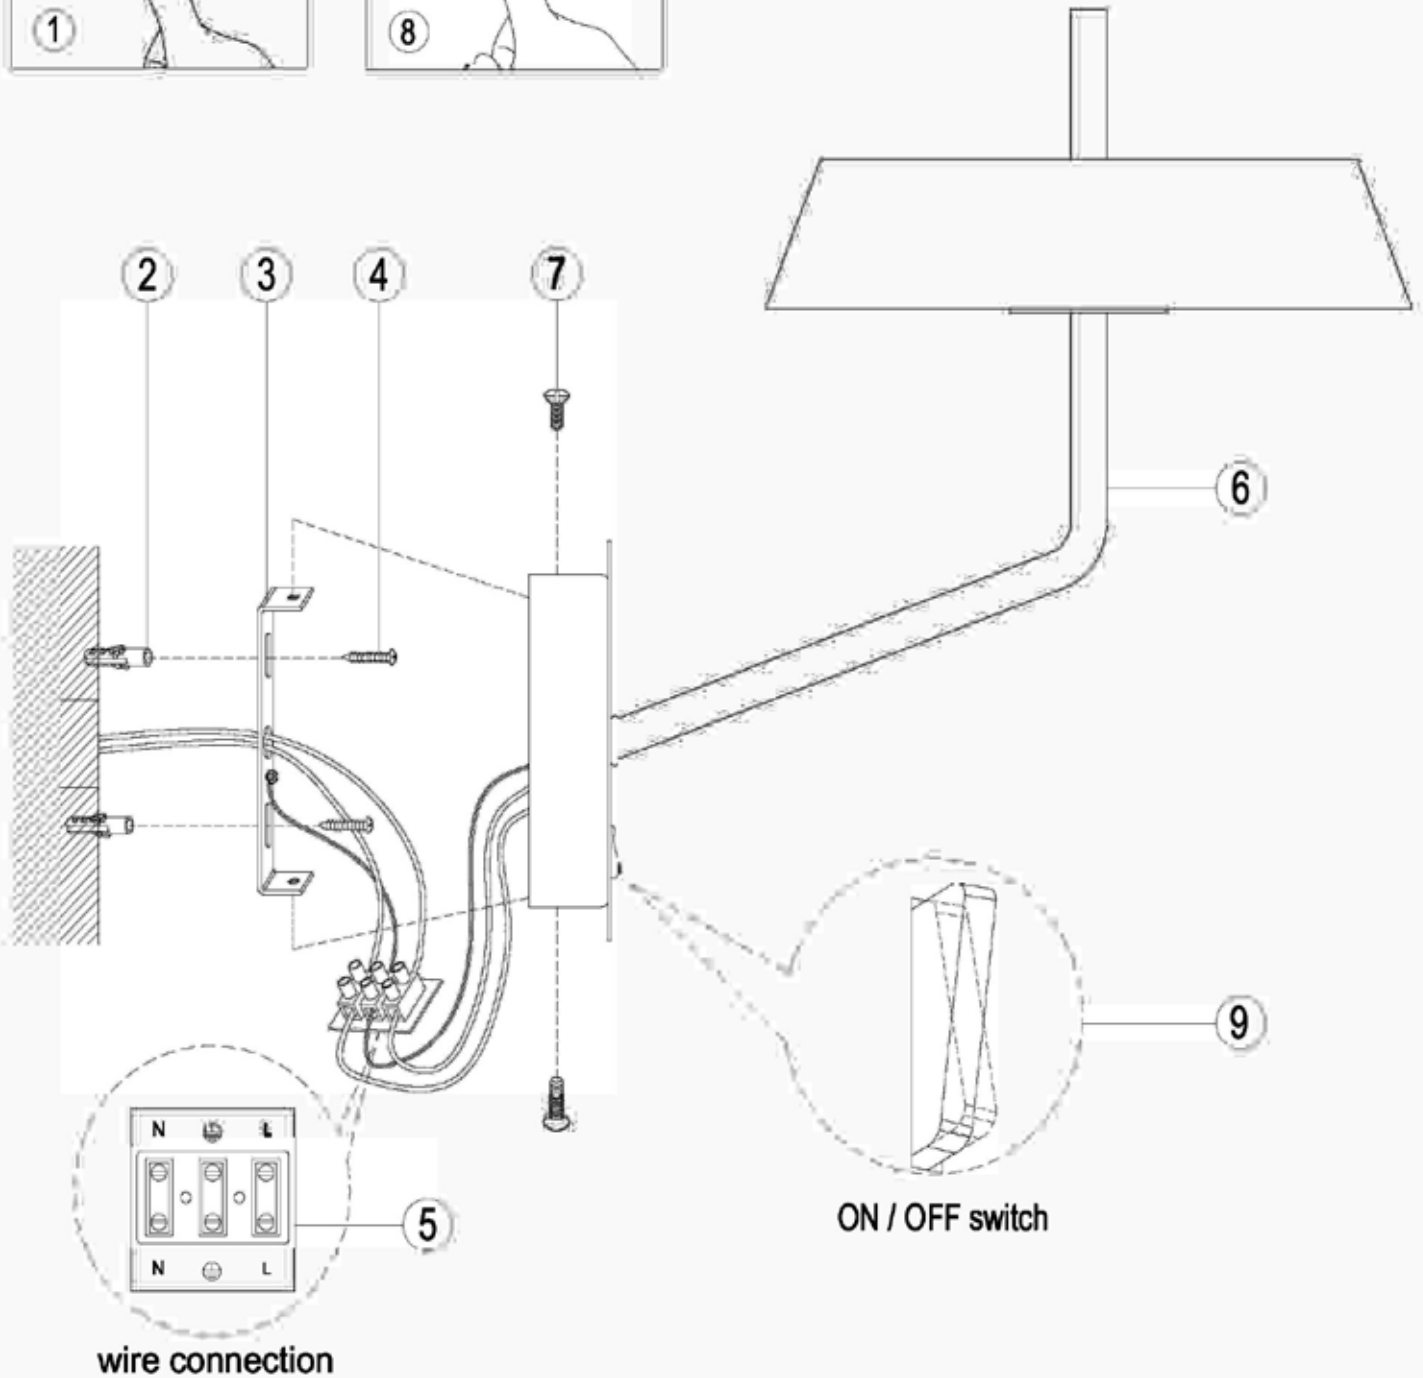

PLATO

220-240V, 50/60Hz

1 x 10W / LED

CCT# 4000K

wire connection

ON / OFF switch