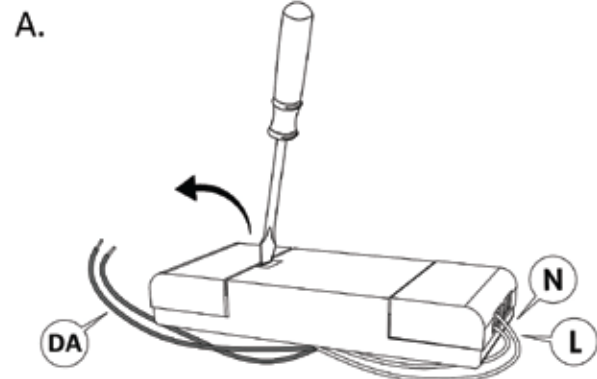

## LUCILLA SYSTEM ART. 910/1P

220-240 V  
IP20  
Cl.1

THE LIGHT SOURCE CONTAINED IN THIS LUMINAIRE SHALL ONLY BE REPLACED BY THE MANUFACTURER OR A SIMILAR QUALIFIED PERSON

### OPTION WITH DIMMER