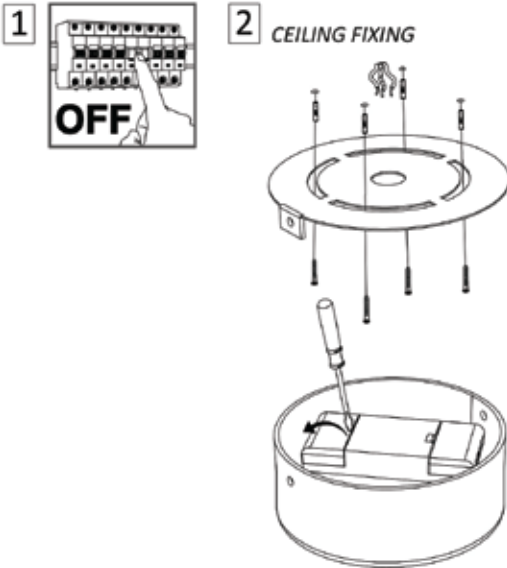

## LUCILLA SYSTEM ART. 910/1P

220-240 V  
IP20  
Cl.1

THE LIGHT SOURCE CONTAINED IN THIS LUMINAIRE SHALL ONLY BE REPLACED BY THE MANUFACTURER OR A SIMILAR QUALIFIED PERSON