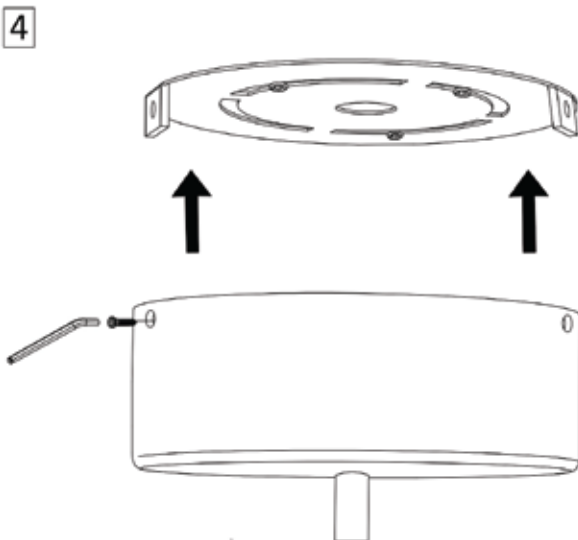

## LUCILLA SYSTEM ART. 910/1P

220-240 V  
IP20  
Cl.1

THE LIGHT SOURCE CONTAINED IN THIS LUMINAIRE SHALL ONLY BE REPLACED BY THE MANUFACTURER OR A SIMILAR QUALIFIED PERSON