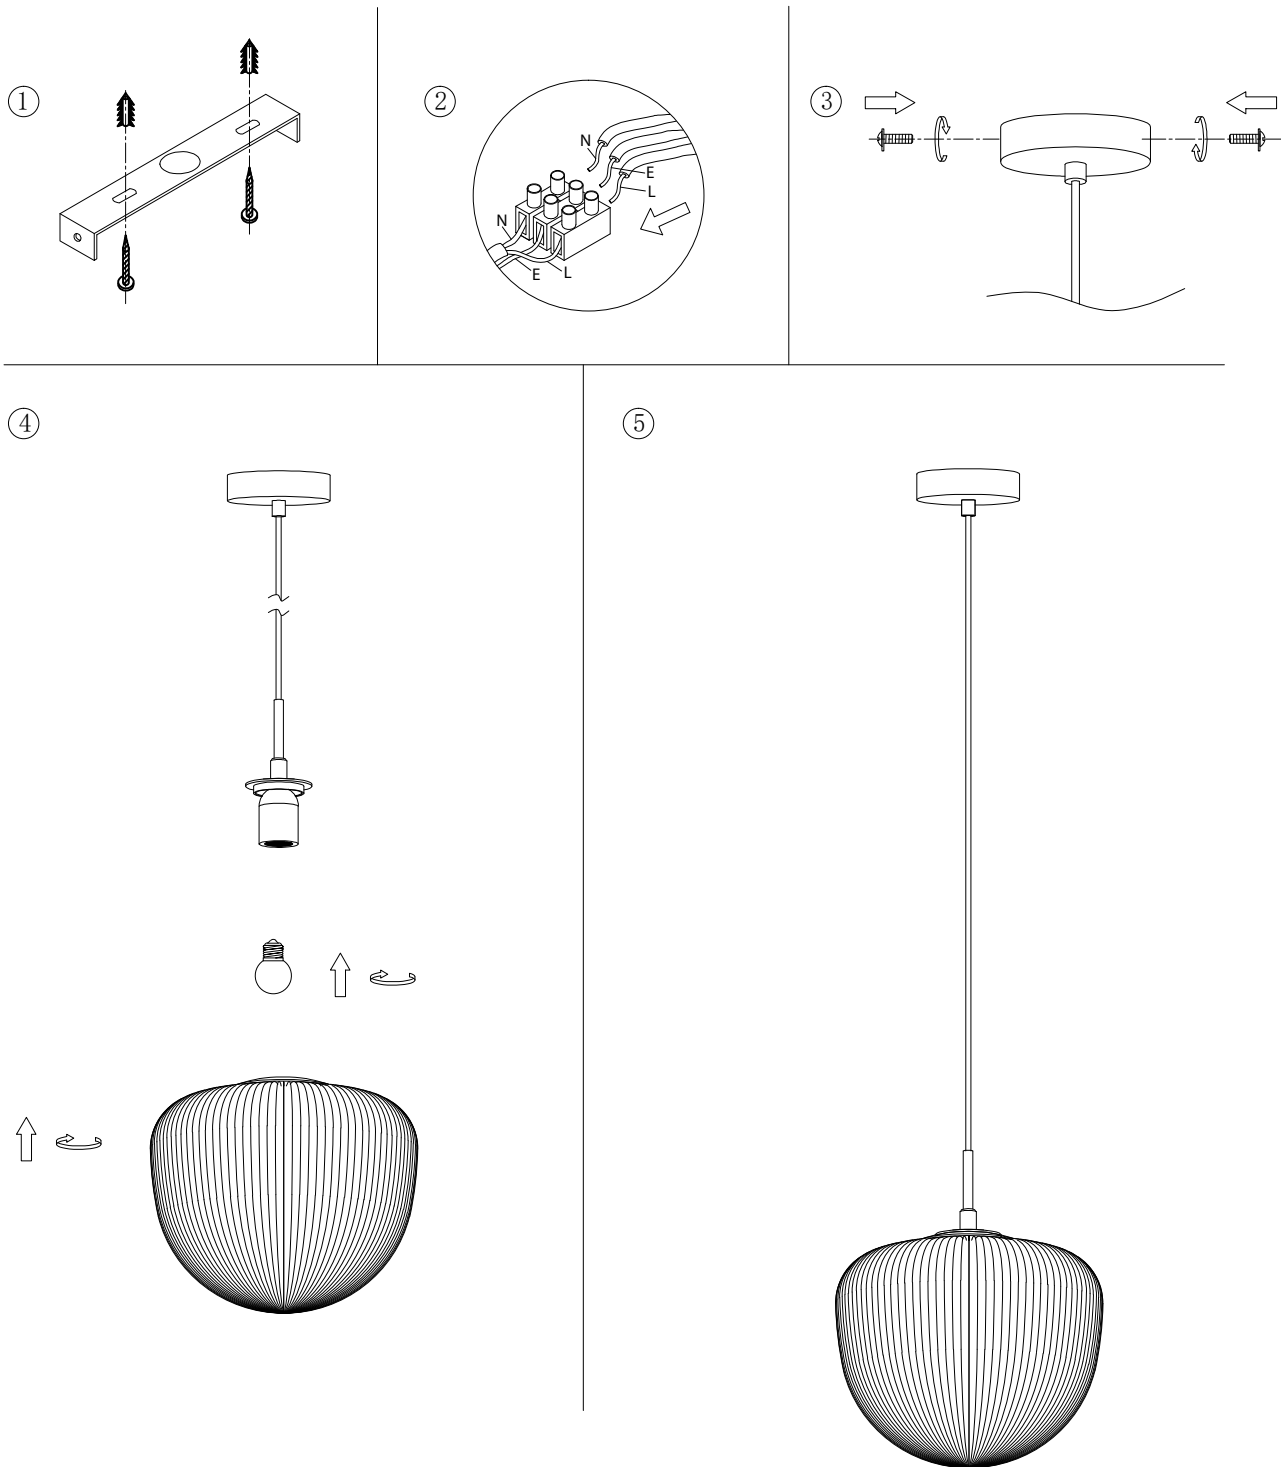

- Kindly read instructions carefully before commencing and keep manual for future reference.
- Ensure that the main switch is turned off.

WARNING

- This fitting must be earthed.
- Not for outdoor use or in wet conditions.