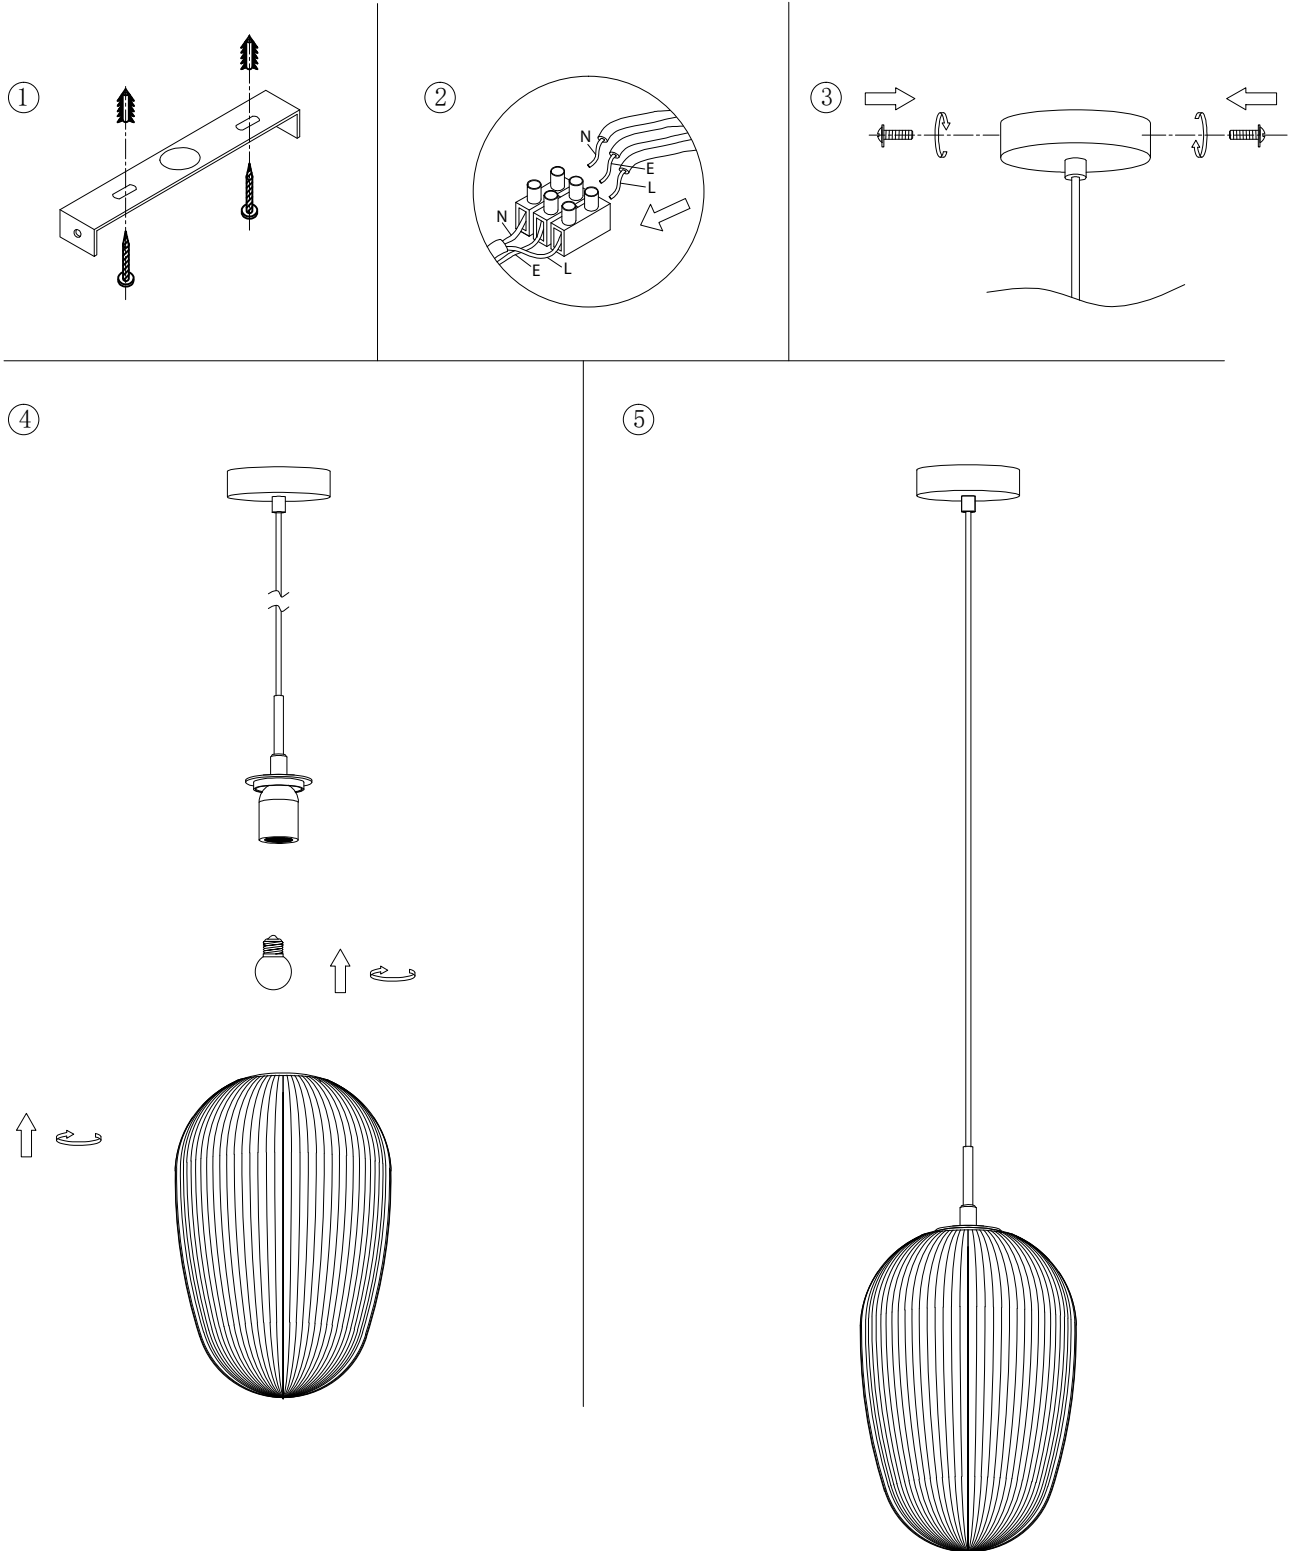

- Kindly read instructions carefully before commencing and keep manual for future reference.
- Ensure that the main switch is turned off.

WARNING

This fitting must be earthed.
Not for outdoor use or in wet conditions.