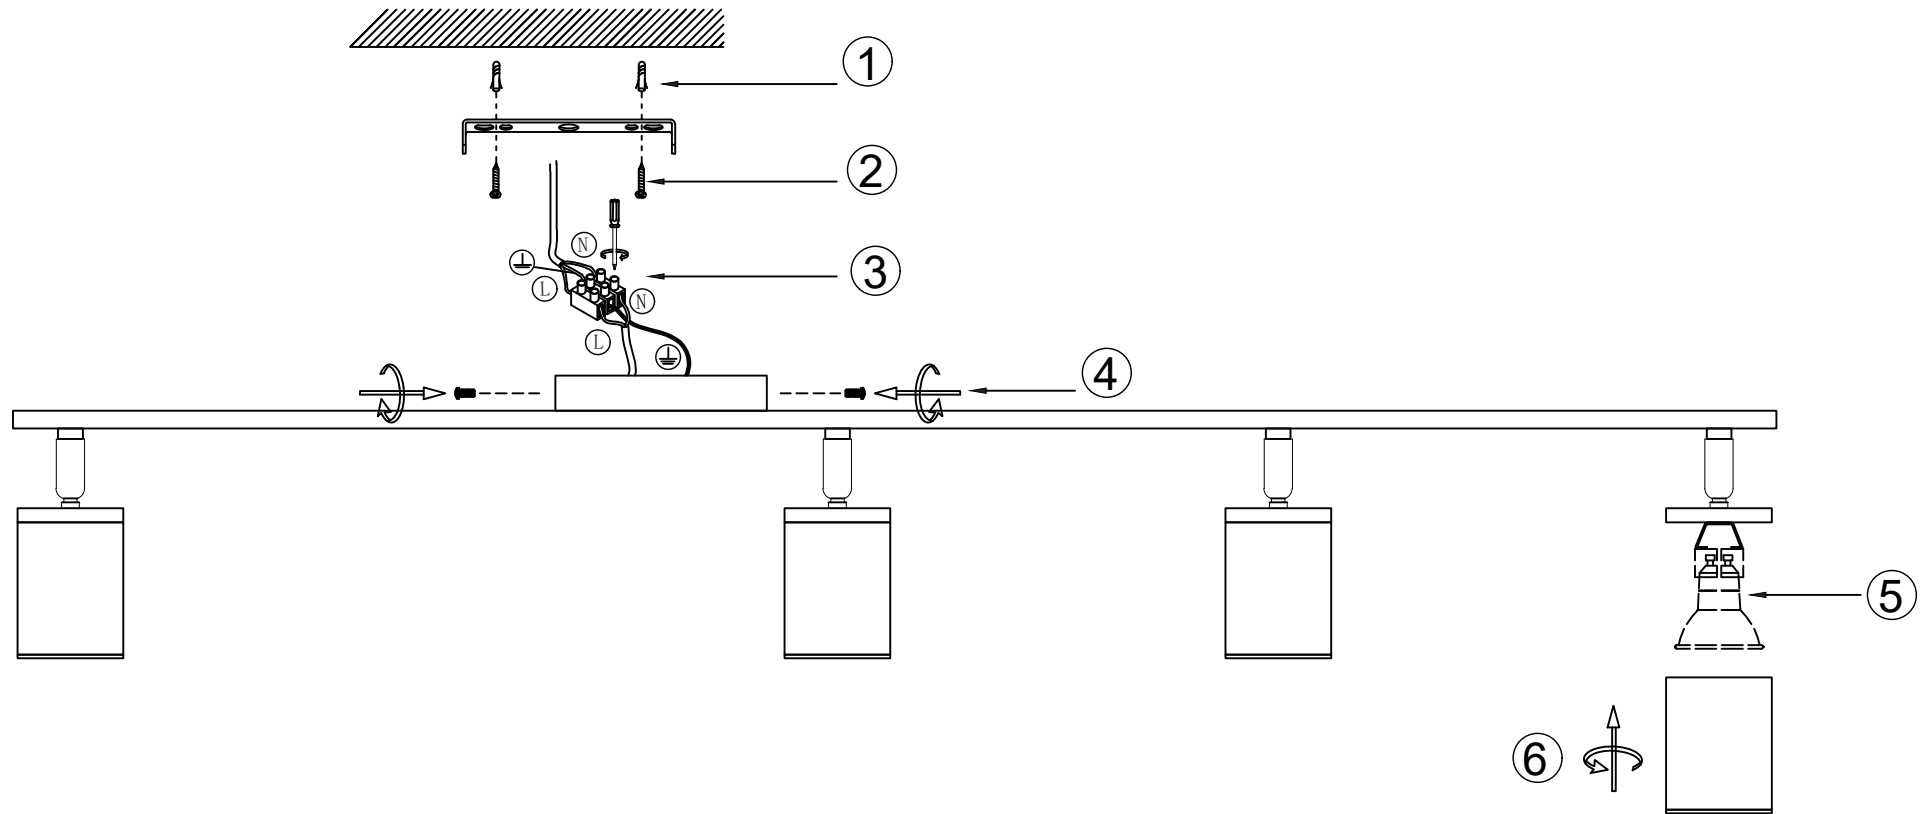

CAPRI CEILING 4

CAPRI CEILING 3 BK/WH/BK+BR

NOTE: this fitting is for indoor use only and must be installed by a qualified electrician
Turn off power before cleaning or bulb changing.