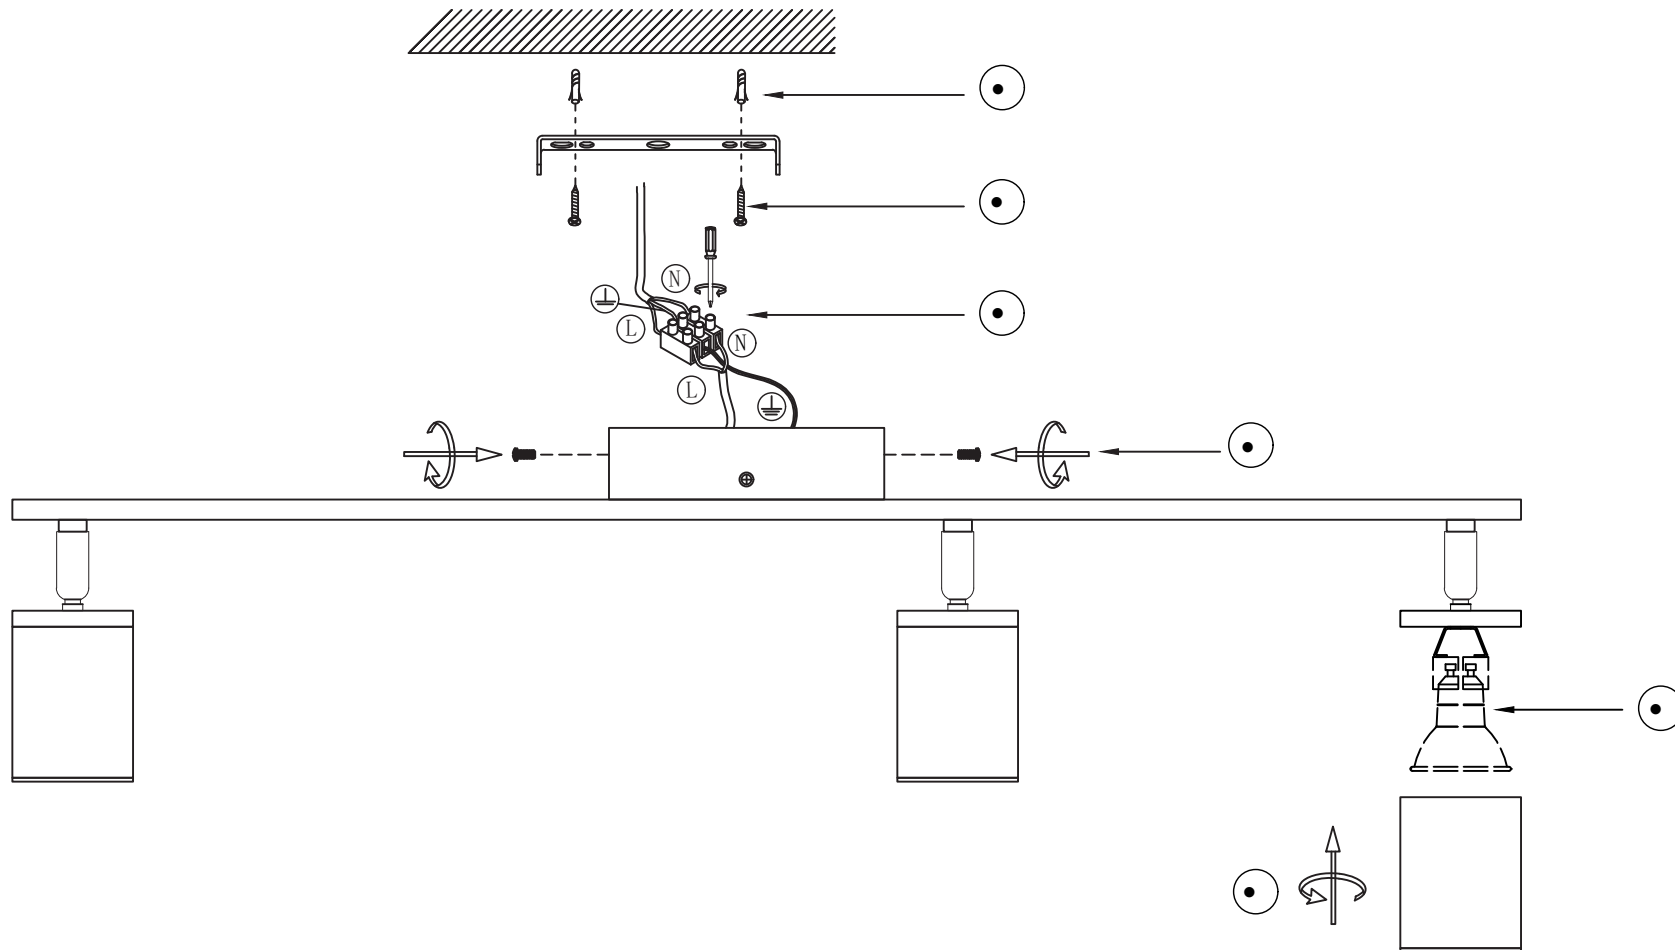

CAPRI CEILING 3

CAPRI CEILING 3 BK/WH/BK+BR

NOTE: this fitting is for indoor use only and must be installed by a qualified electrician
Turn off power before cleaning or bulb changing.