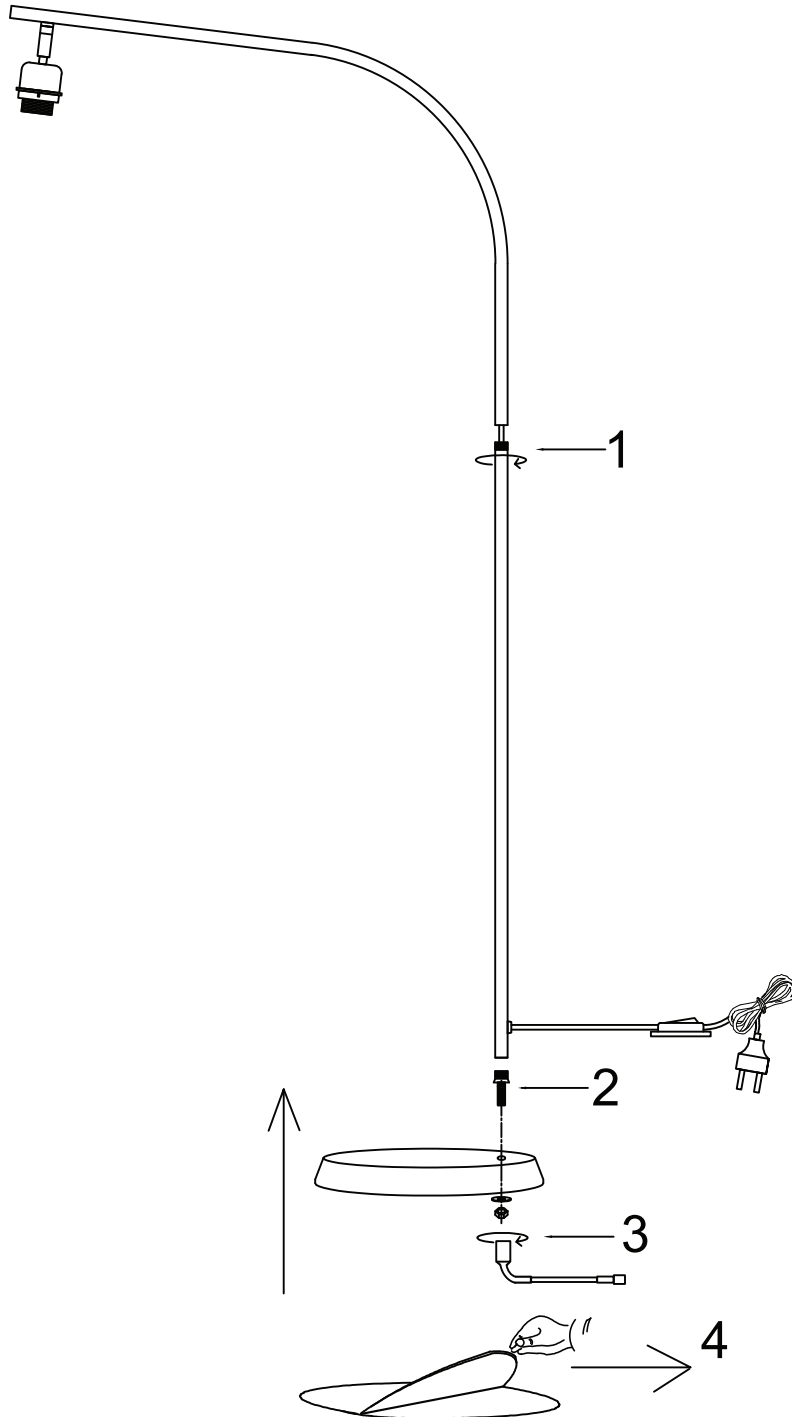

CAMBIO FLOOR

Cambio FL BK

NOTE: this fitting is for indoor use only
Turn off power before cleaning or bulb changing