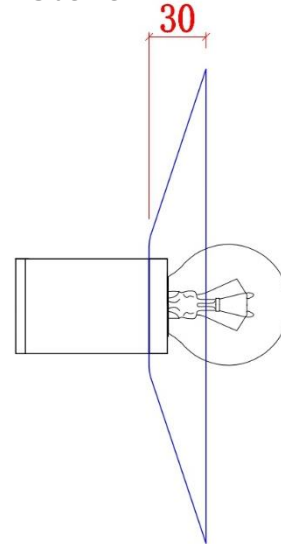

**ZERO PLATE A WH****ID: 128827****Front Elevation****Side view**

FINISH	WHITE
MATERIAL	STEEL
DIMENSIONS	D: 250MM X 30MM
WARRANTY	2 YEARS

**DESCRIPTION**

Zero Plate A White Diam:250 x D:30mm