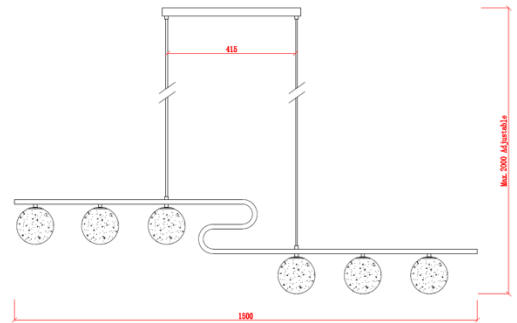

ZIGOMI 1500

FINISH	BLACK or BRASS
MATERIAL	STEEL
DIMENSIONS	L: 1500mm DROP: 2000mm
LIGHT SOURCE	LED
WATTAGE	12W
CCT	3000K
LUMENS	1200lm
CRI	90
SDCM	3
DIMMABLE	NO
WARRANTY	2 YEARS
OTHER INFORMATION	CEILING CANOPY L: 450mm x W: 70mm x H: 25mm

DESCRIPTION

Zigomi Pendant 6 x 2W LED 3000K 1200lm IP20
L:1500mm Drop: 2000mm (Add Yosh Glass)

Disclaimer: Product colour may slightly vary due to photographic lighting sources, your monitor settings and other similar factors. For more details, please visit: <https://www.aboutspace.net.au/pages/terms-conditions>