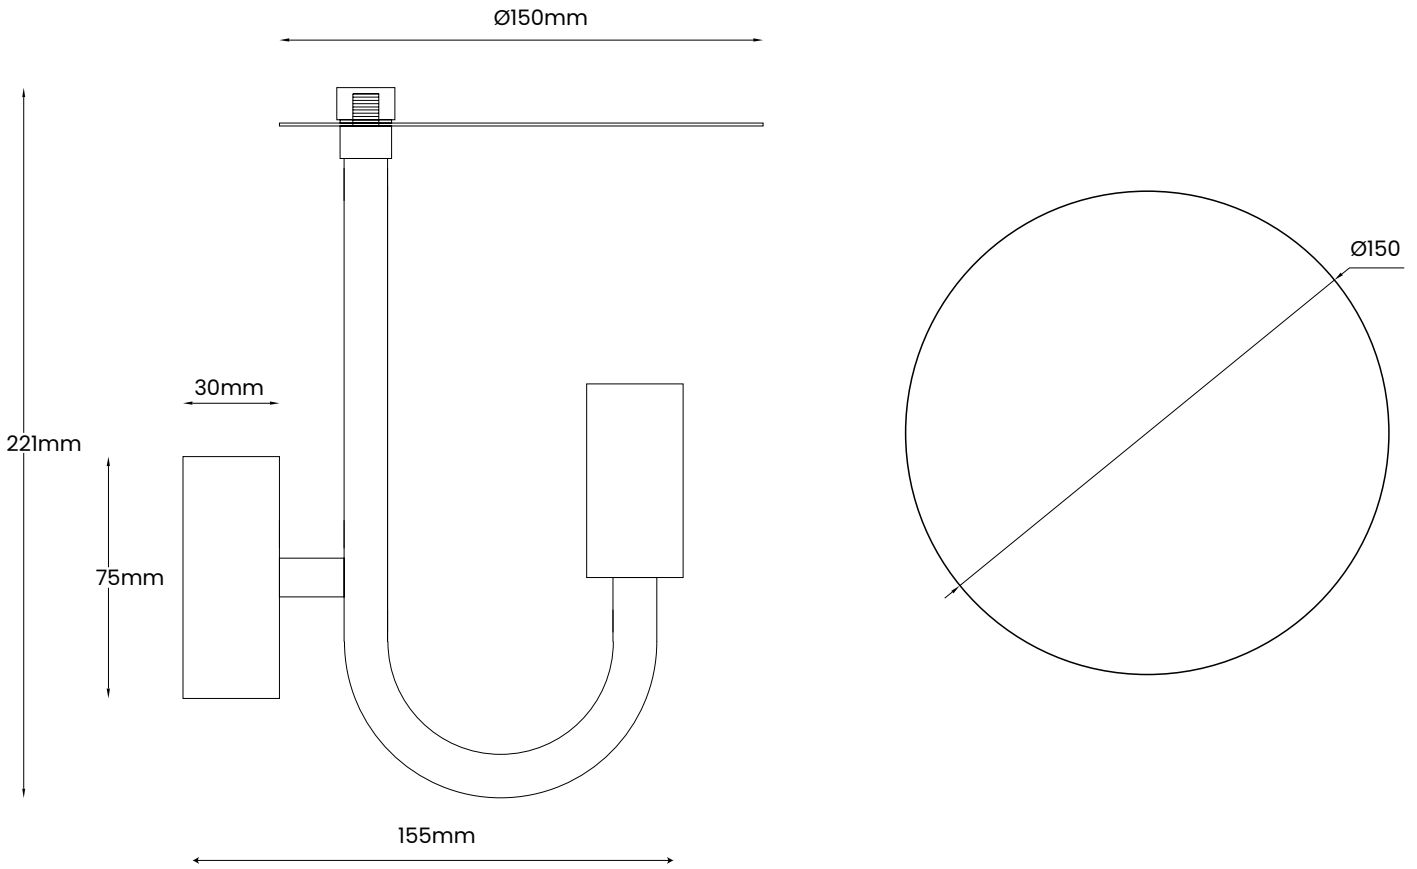

**ABOUT
SPACE**

ZENI
WALL LIGHT

PRODUCT ID: 131607

ABOUTSPACE.NET.AU

FINISH:

- MATTE BLACK

MATERIAL:

Steel

DIMENSIONS:

H: 221mm

W: 75mm

D: 155mm

Disc:

Diameter: 150mm

H: 1mm

WATTAGE: 3W

LIGHT SOURCE: LED

CCT: 3000K

LUMENS: 250lm

CRI: 90

IP RATING: IP20

WARRANTY: 3 Years

DISCLAIMER: Product colour may slightly vary due to photographic lighting sources, your monitor settings and other similar factors. For more details, please visit: aboutspace.net.au/pages/terms-conditions