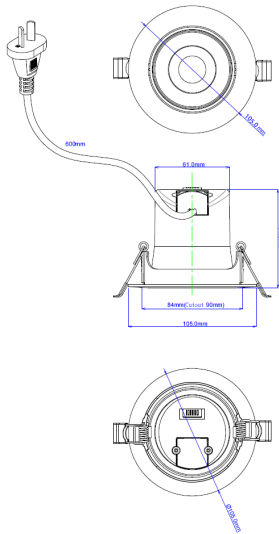

ZANE CCT ADJ BK **ID:**

FINISH	BLACK, WHITE
MATERIAL	ALUMINIUM, PA PLASTIC
DIMENSIONS	DIAM: 100mm x H: 85mm
LIGHT SOURCE	LED
WATTAGE	9W
LUMENS	720lm, 810lm, 765lm
CCT	3000K, 4000K, 5000K
CRI	80
DIMMABLE	DIMMABLE
BEAM ANGLE	60deg
UGR	<10
IP RATING	IP20
IC RATING	IC-4 ABUTTED AND COVERED
WARRANTY	3 YEARS
OTHER INFORMATION	CUT-OUT: 90mm

DESCRIPTION

Zane Adjustable Downlight Black or White 9W LED 60Deg 3K/4K/5K CRI80 IC4 Diam: 105mm X 81mm Cutout: 90mm Triac Dim

Disclaimer: Product colour may slightly vary due to photographic lighting sources, your monitor settings and other similar factors. For more details, please visit: <https://www.aboutspace.net.au/pages/terms-conditions>