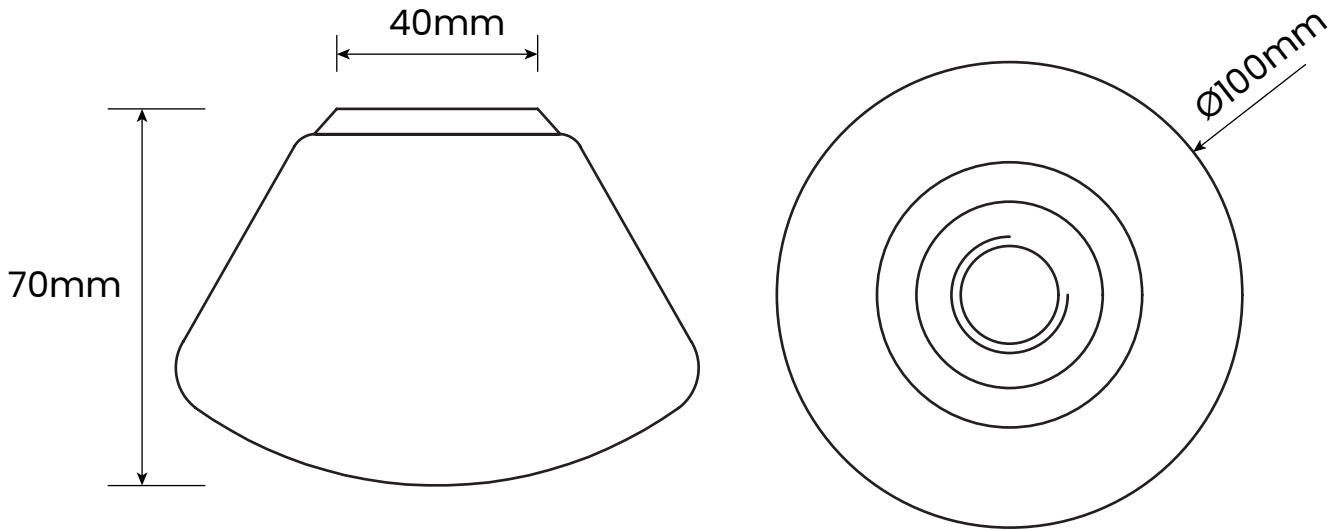

**ABOUT
SPACE**

YOSH COUPE
GLASS

FINISH:

● Smoke

MATERIAL:

Aluminium & Glass

DIMENSIONS:

Diameter: \varnothing 100mm

H: 70mm

W: 40mm

DISCLAIMER: Product colour may slightly vary due to photographic lighting sources, your monitor settings and other similar factors. For more details, please visit: aboutspace.net.au/pages/terms-conditions