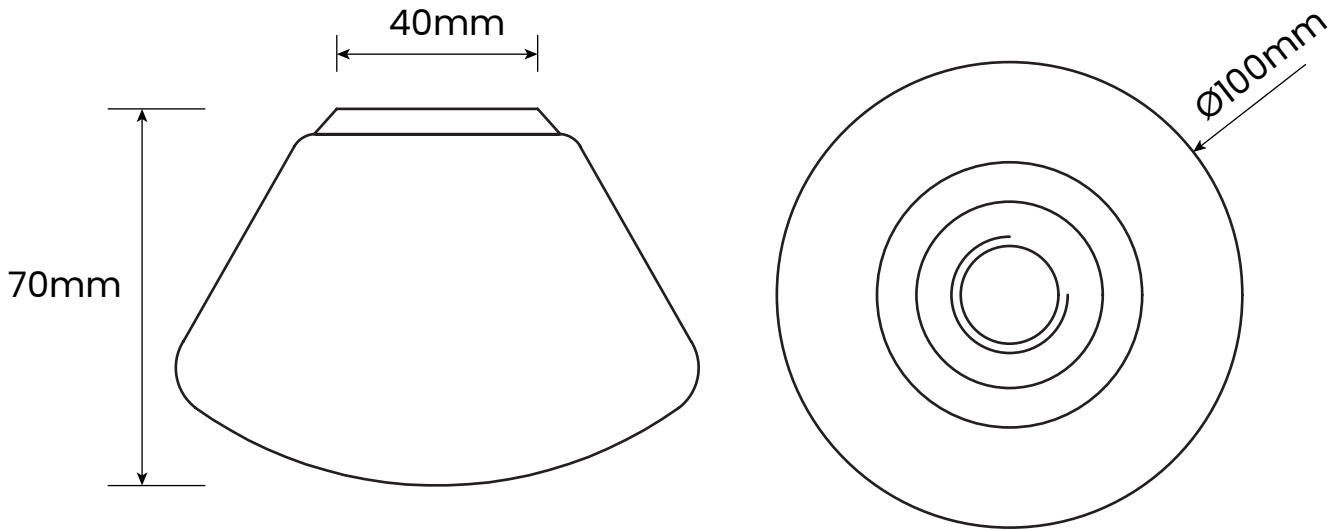

**ABOUT  
SPACE**

**YOSH COUPE**  
GLASS

**FINISH:**  
● Opal

**MATERIAL:**  
Aluminium & Glass

**DIMENSIONS:**  
Diameter:  $\varnothing$ 100mm  
H: 70mm  
W: 40mm

DISCLAIMER: Product colour may slightly vary due to photographic lighting sources, your monitor settings and other similar factors. For more details, please visit: [aboutspace.net.au/pages/terms-conditions](https://aboutspace.net.au/pages/terms-conditions)