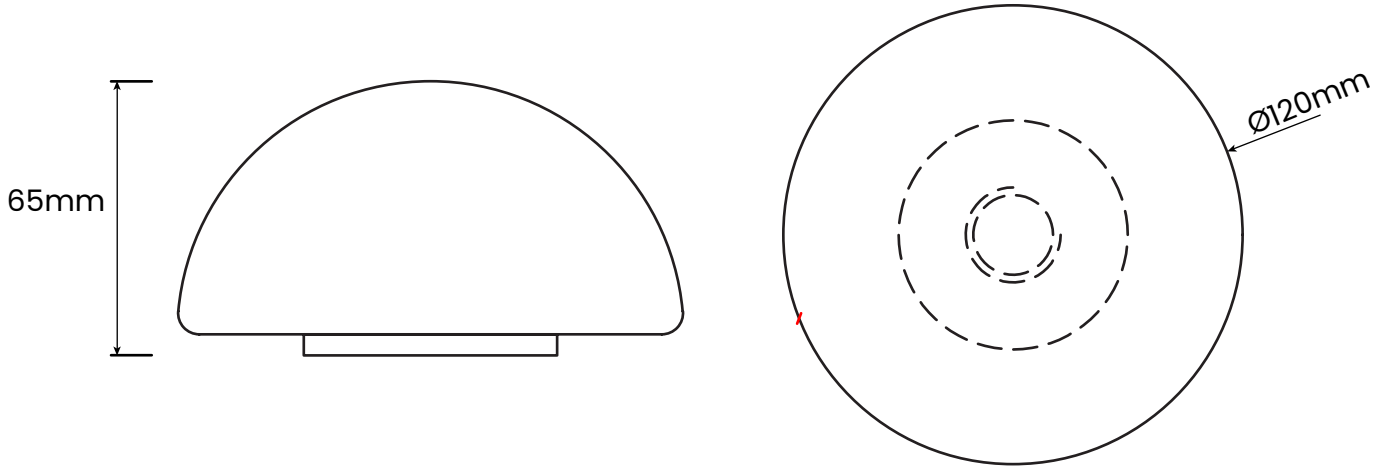

**ABOUT  
SPACE**

**YOSH HALF**  
GLASS

**FINISH:**

- Black
- Brass

**MATERIAL:**

Aluminium & Glass

**WARRANTY:** 3 Years

**DIMENSIONS:**

Diameter: Ø120mm

H: 65mm

DISCLAIMER: Product colour may slightly vary due to photographic lighting sources, your monitor settings and other similar factors. For more details, please visit: [aboutspace.net.au/pages/terms-conditions](https://aboutspace.net.au/pages/terms-conditions)