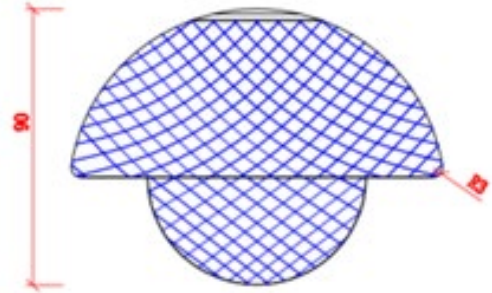

YOSH DECO BR

ID: 130586

FINISH	OPAL,BRASS
MATERIAL	GLASS,STEEL
DIMENSIONS	DIAM: 120mm x H: 90mm

DESCRIPTION

Yosh Deco Opal Glass Brass Thread
Diam: 120mm H:90mm

Disclaimer: Product colour may slightly vary due to photographic lighting sources, your monitor settings and other similar factors. For more details, please visit: <https://www.aboutspace.net.au/pages/terms-conditions>