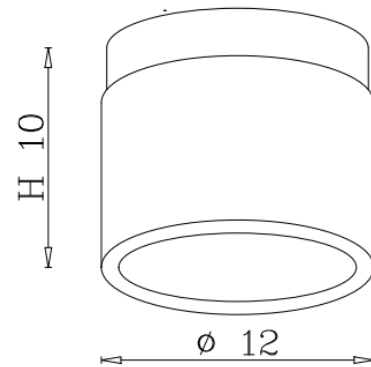

WILMA BR

ID: 131380

FINISH	BRASS, CREAM
MATERIAL	STEEL, TRAVERTINE
DIMENSIONS	DIAM: 120mm x H: 100mm
LIGHT SOURCE	LED
WATTAGE	2W
CCT	3000K
LUMENS	160lm
CRI	80
IP RATING	IP20
WARRANTY	2 YEARS

DESCRIPTION

Wilma Travertine Cream and Brass Finish
Ceiling/Wall Lamp 2W 3000K 160lm
Diam: 120mm xH:100mm Add Yosh Glass