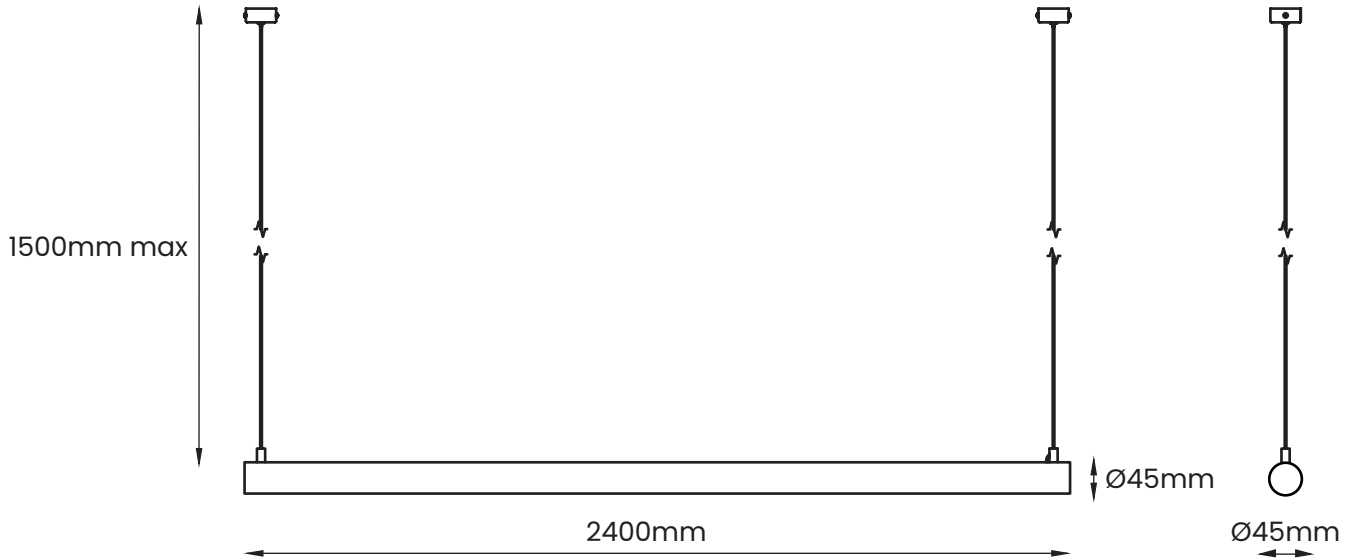

**ABOUT
SPACE**

VITA ROUND
LINEAR PENDANT

FINISH:

● Natural

MATERIAL:

Timber

DIMENSIONS:

Diameter: \varnothing 45mm
L: 2400mm

Drop: 1500mm max

LIGHT SOURCE: LED

CRI: 90

WATTAGE: 9.6W/14.4W

LUMENS: 690lms/930lms

KELVIN: 3000K/4000K

DIMMABLE: Yes

WARRANTY: 3 YEARS