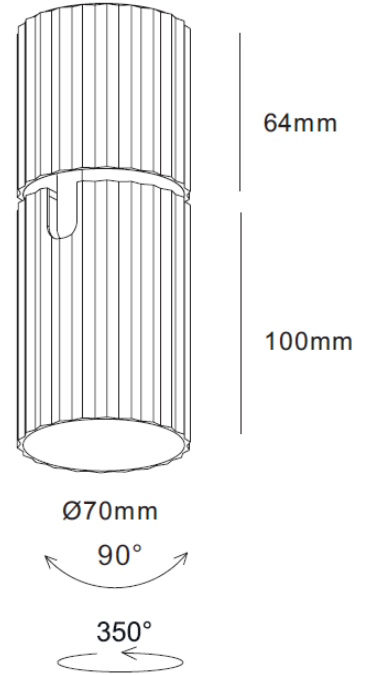

VILI CEILING SPLIT ADJ WH

ID: 129791

FINISH	WHITE
MATERIAL	ALUMINUM
DIMENSIONS	DIAM: 70mm x H: 64mm + 100mm
LIGHT SOURCE	1 x GU10 (Bulb Not Included)
WARRANTY	1 YEAR

## DESCRIPTION

Leon Ceiling Adjustable Recessed White,  
GU10 Diam: 70mm x H: 64mm + 100mm

**Disclaimer:** Product colour may slightly vary due to photographic lighting sources, your monitor settings and other similar factors. For more details, please visit: <https://www.aboutspace.net.au/pages/terms-conditions>