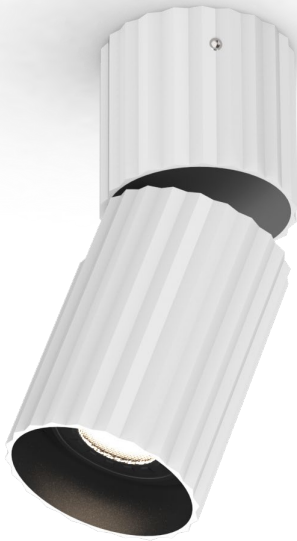

VILI CEILING SPLIT ADJ WH

ID: 129791

FINISH	WHITE
MATERIAL	ALUMINUM
DIMENSIONS	DIAM: 70mm x H: 64mm + 100mm
LIGHT SOURCE	1 x GU10 (Bulb Not Included)
WARRANTY	1 YEAR

## DESCRIPTION

Leon Ceiling Adjustable Recessed White,  
GU10 Diam: 70mm x H: 64mm + 100mm

**Disclaimer:** Product colour may slightly vary due to photographic lighting sources, your monitor settings and other similar factors. For more details, please visit: <https://www.aboutspace.net.au/pages/terms-conditions>