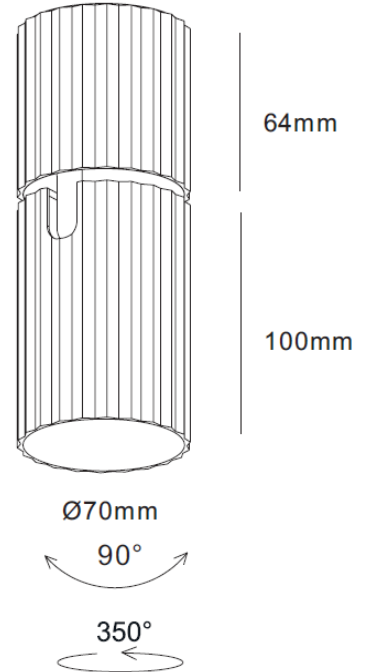

VILI CEILING SPLIT ADJ BK

ID: 129792

FINISH	BLACK
MATERIAL	ALUMINUM
DIMENSIONS	DIAM: 70mm x H: 64mm + 100mm
LIGHT SOURCE	1 x GU10 (Bulb Not Included)
WARRANTY	1 YEAR

DESCRIPTION

Leon Ceiling Adjustable Recessed Black,
GU10 Diam: 70mm x H: 64mm + 100mm