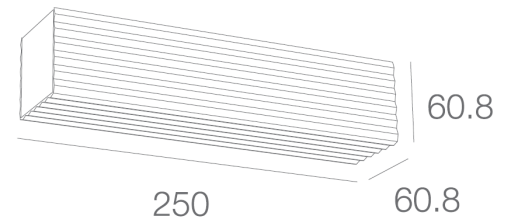

VILI WALL LINEAR

ID: 130576

FINISH	WHITE
MATERIAL	ALUMINUM
DIMENSIONS	L: 250mm x W: 60.8mm x H: 60.8mm
LIGHT SOURCE	2 x G9 (NOT INCLUDED)
IP RATING	IP20
WARRANTY	1 YEAR

DESCRIPTION

Vili Wall Linear White 2 x G9 L: 250mm x W: 60.8mm x H: 60.8mm IP20