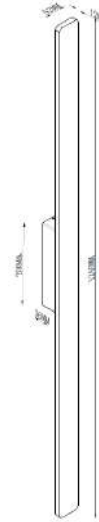

VERTI 1200 V2

ID: 130019

FINISH	BLACK
MATERIAL	ALUMINUM
DIMENSIONS	H: 1240mm x W: 52mm x D: 48mm
LIGHT SOURCE	LED
WATTAGE	20W
LUMENS	1500lm
CCT	3000K
CRI	80
DIMMABLE	NON DIMMABLE
LED DRIVER TYPE	20W CONSTANT CURRENT 450mA 27-45VDC
IP RATING	IP54
WARRANTY	3 YEARS

DESCRIPTION

Verti 1200 LED Vertical Wall Lamp in Black Finish
20W 1500lm 3000K IP54

Disclaimer: Product colour may slightly vary due to photographic lighting sources, your monitor settings and other similar factors. For more details, please visit: <https://www.aboutspace.net.au/pages/terms-conditions>