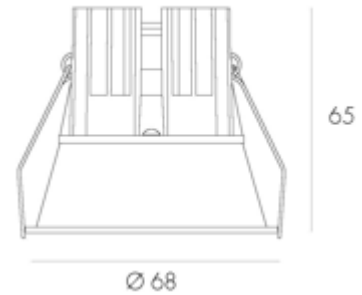

VALUE 8W 3K WH IC4 V2

ID:128883

FINISH	WHITE
MATERIAL	ALUMINIUM
DIMENSIONS	DIAM: 68mm x H: 65mm
LIGHT SOURCE	LED
WATTAGE	8W
LUMENS	640lm
CCT	3000K
CRI	90
DIMMABLE	DIMMABLE
BEAM ANGLE	38deg
IP RATING	IP32
WARRANTY	5 YEARS
OTHER INFORMATION	CUT-OUT: 60mm

DESCRIPTION

Value Downlight Fixed White 8w 640lm 3K IC4
CRI90 38deg Diam: 68mm x H: 65mm Dim