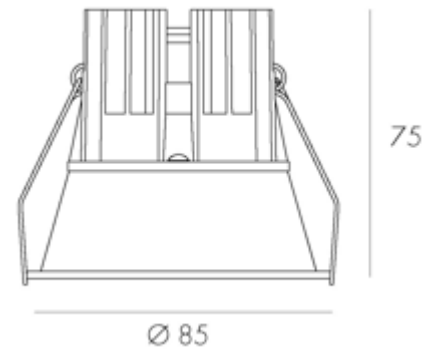

VALUE 12W 3K 58D BK IC4 V2

ID:128884

FINISH	BLACK
MATERIAL	ALUMINIUM
DIMENSIONS	DIAM: 85mm x H: 75mm
LIGHT SOURCE	LED
WATTAGE	12W
LUMENS	960lm
CCT	3000K
CRI	90
DIMMABLE	DIMMABLE
BEAM ANGLE	58deg
IP RATING	IP32
WARRANTY	5 YEARS
OTHER INFORMATION	CUT-OUT: 76mm

## DESCRIPTION

Value Downlight Fixed Black 12W 960lm 3K IC4  
58deg Diam: 85mm x H: 75mm Dim