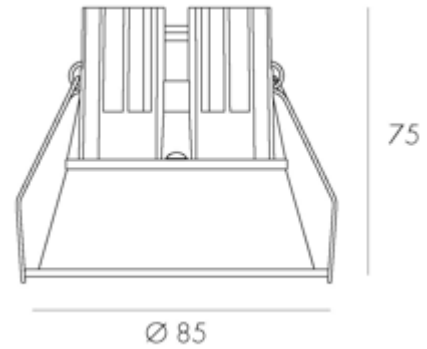

12W 3K 38D WH IC4 V2

ID:128881

FINISH	WHITE
MATERIAL	ALUMINIUM
DIMENSIONS	DIAM: 85mm x H: 75mm
LIGHT SOURCE	LED
WATTAGE	12W
LUMENS	960lm
CCT	3000K
CRI	90
DIMMABLE	DIMMABLE
BEAM ANGLE	38deg
IP RATING	IP32
WARRANTY	5 YEARS
OTHER INFORMATION	CUT-OUT: 76mm

DESCRIPTION

Value Downlight Fixed White 12W 960lm 3K IC4
38deg Diam: 85mm x H: 75mm Dim