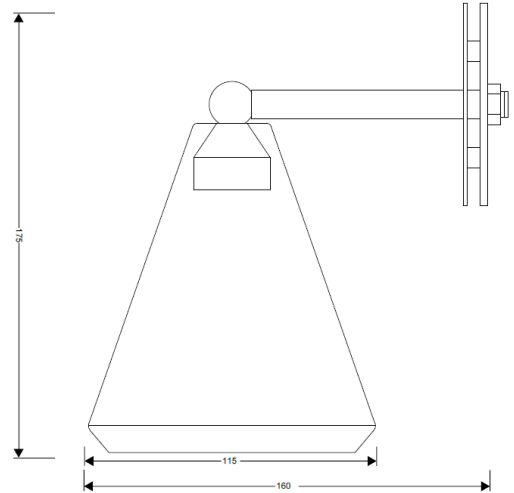

TURRET V2

ID: 130970

FINISH	ANTIQUE BRASS
MATERIAL	STEEL
DIMENSIONS	L: 115mm x H: 175mm x D: 160mm
LIGHT SOURCE	GU10
IP RATING	IP20
WARRANTY	1 YEAR

## DESCRIPTION

Turret Wall Light Antique Brass and Matt Black GU10 IP20 Shade Diam: 27-115mm x H:130mm Overall Dimension L: 115mm x H: 175mm x D: 160mm

**Disclaimer:** Product colour may slightly vary due to photographic lighting sources, your monitor settings and other similar factors. For more details, please visit: <https://www.aboutspace.net.au/pages/terms-conditions>