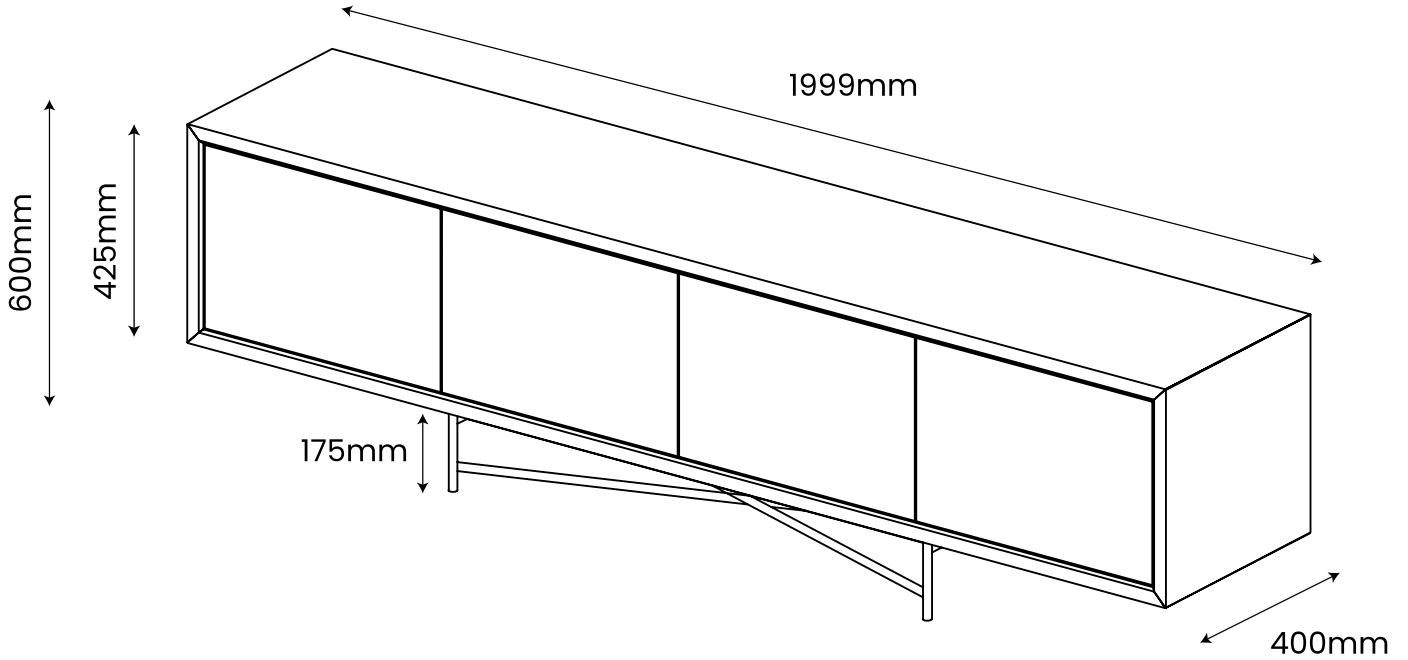

**ABOUT  
SPACE**

**TOLOSA**  
SIDEBOARD

**FINISH:**

BLACK

Additional colours available  
on request

**MATERIAL:**

Black and Rattan with Rose Gold  
Metal Legs

**DIMENSIONS:**

L: 1999mm  
W: 400mm  
H: 600mm

**Leg:**

H: 175mm

DISCLAIMER: Product colour may slightly vary due to photographic lighting sources, your monitor settings and other similar factors. For more details, please visit: [aboutspace.net.au/pages/terms-conditions](https://aboutspace.net.au/pages/terms-conditions)